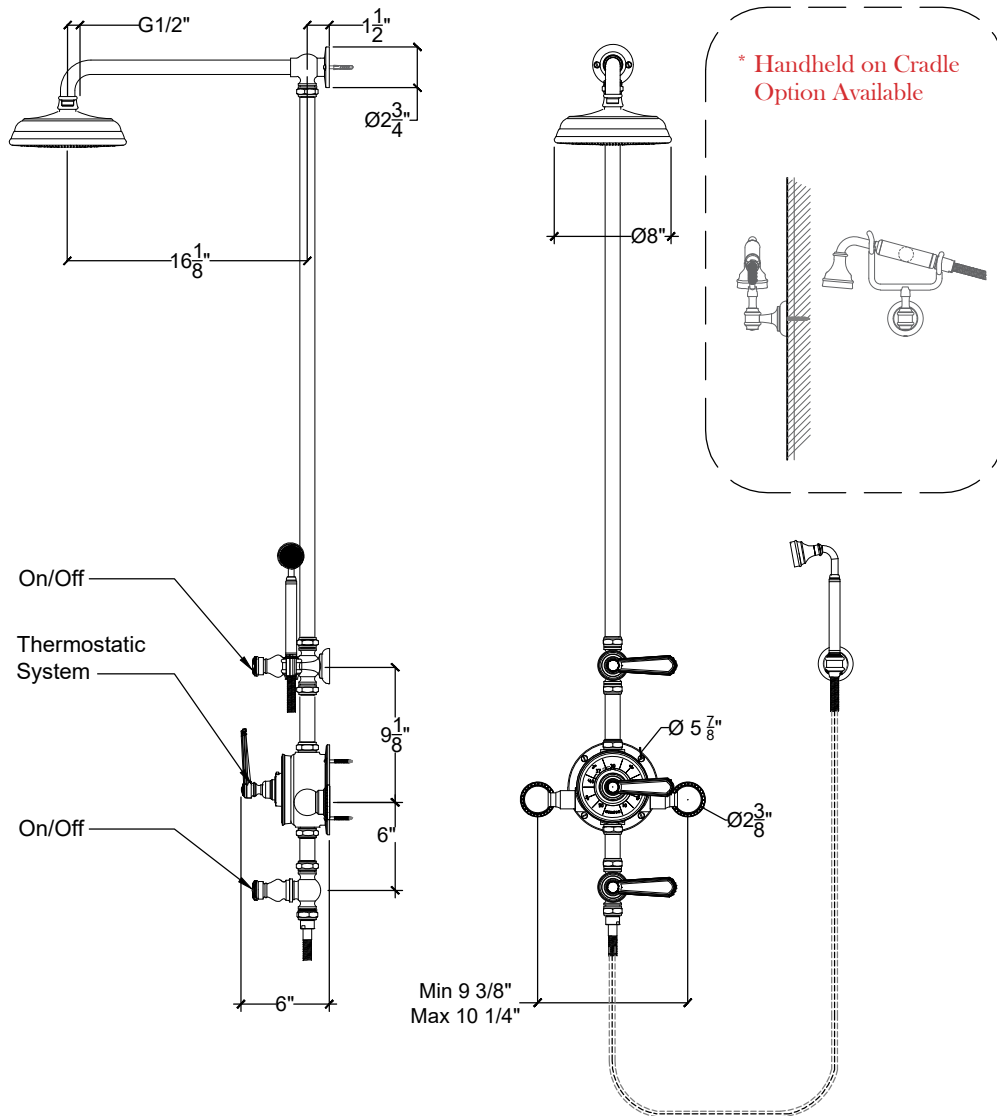

VILLA

Villa lever handles exposed shower system with hand shower ensemble
Ensemble douche thermostatique apparent avec douchette sure crochet bras droit
Ref # 12906390

Copyright © Compas 2010 www.compassstone.com

* Shower System Available for Cruciform, Tudor, & Segovia Handles

 COMPAS™