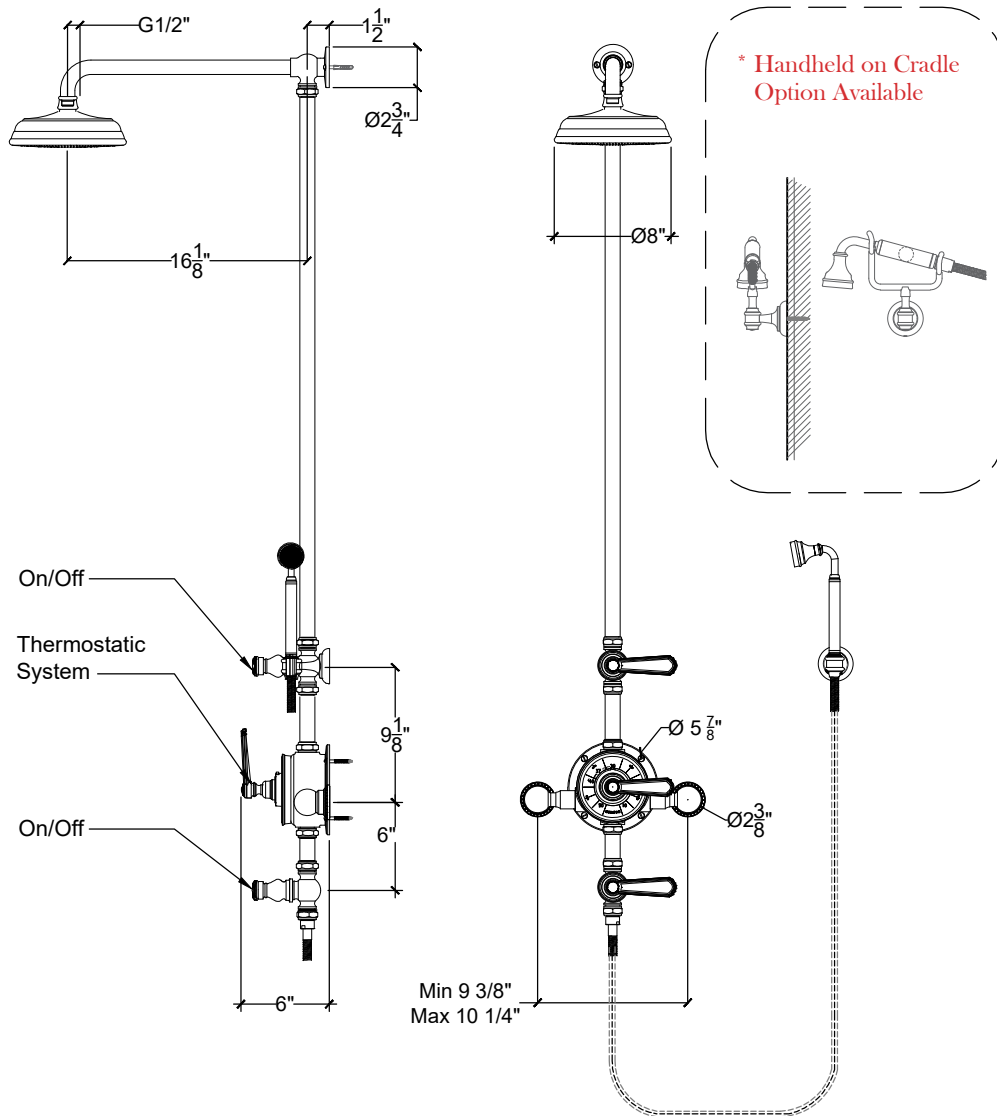

VILLA

Exposed Villa shower system with hand shower ensemble
Ensemble douche thermostatique apparent avec douchette sur crochet, bras droit
Ref # 09506390

Copyright © Compas 2010 www.compassstone.com

* Shower System Available for Cruciform, Tudor, & Segovia Handles