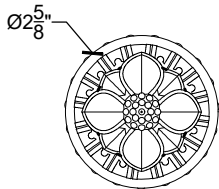

TUDOR

2 WAYS DIVERTER

Wall mounted Tudor handle with 2-Ways Diverter - 3/4" NPT
Montage mural - Levier "Tudor", inverseur 2 voies - 3/4" NPT
Ref # 08906602

FRONT VIEW

SIDE VIEW

TOP VIEW

NOTE
2 ways diverter must be used in combination with a valve that has a volume control (ON | OFF) position.

1 way water supply
2 way out supplies to other components

Copyright © Compas 2010 www.compasstone.com