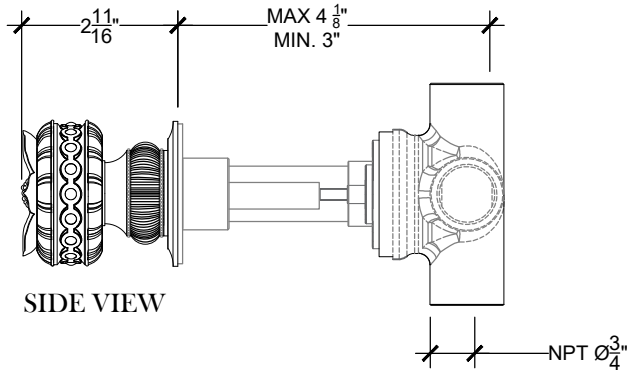

TUDOR

2 WAYS DIVERTER

Wall mounted Tudor handle with 2-Ways Diverter - 3/4" NPT
Montage mural - Levier "Tudor", inverseur 2 voies - 3/4" NPT
Ref # 08906602

FRONT VIEW

SIDE VIEW

TOP VIEW

NOTE
2 ways diverter must be used in combination with a valve that has a volume control (ON | OFF) position.

1 way water supply
2 way out supplies to other components

Copyright © Compas 2010 www.compasstone.com