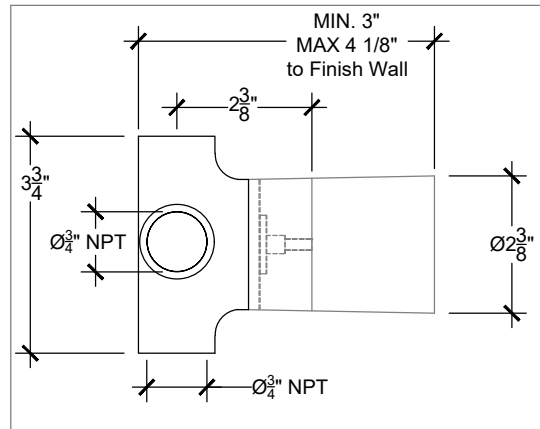

TUDOR

2 WAYS DIVERTER

Wall mounted Tudor handle with 2-Ways Diverter - 3/4" NPT
Montage mural - Levier "Tudor", inverseur 2 voies - 3/4" NPT
Ref # 08906602

FRONT VIEW

SIDE VIEW

TOP VIEW

NOTE
2 ways diverter must be used in combination with a valve that has a volume control (ON | OFF) position.

1 way water supply
2 way out supplies to other components

Copyright © Compas 2010 www.compasstone.com