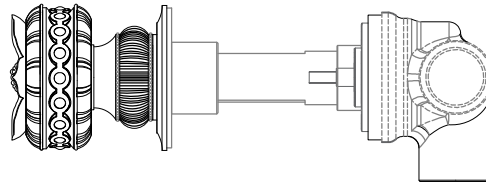

TUDOR

2 WAYS DIVERTER

Wall mounted Tudor handle with 2-Ways Diverter - 3/4" NPT
Montage mural - Levier "Tudor", inverseur 2 voies - 3/4" NPT
Ref # 08906602

FRONT VIEW

SIDE VIEW

TOP VIEW

NOTE
2 ways diverter must be used in combination with a valve that has a volume control (ON | OFF) position.

1 way water supply
2 way out supplies to other components

Copyright © Compas 2010 www.compasstone.com