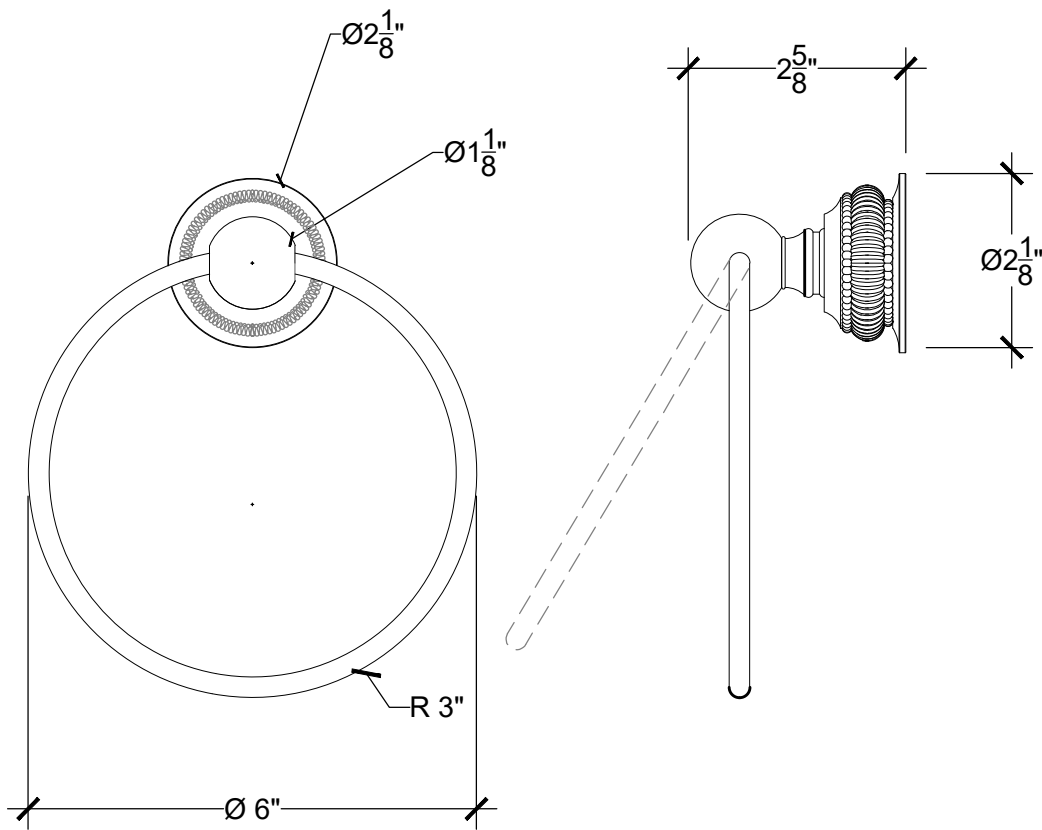

TUDOR

Wall mounted Tudor towel ring - 6" Ø

Montage mural - Anneau Porte serviette Tudor - 6" Ø

Ref # 08902503

Copyright © Compas 2010 www.compassstone.com

 COMPAS™