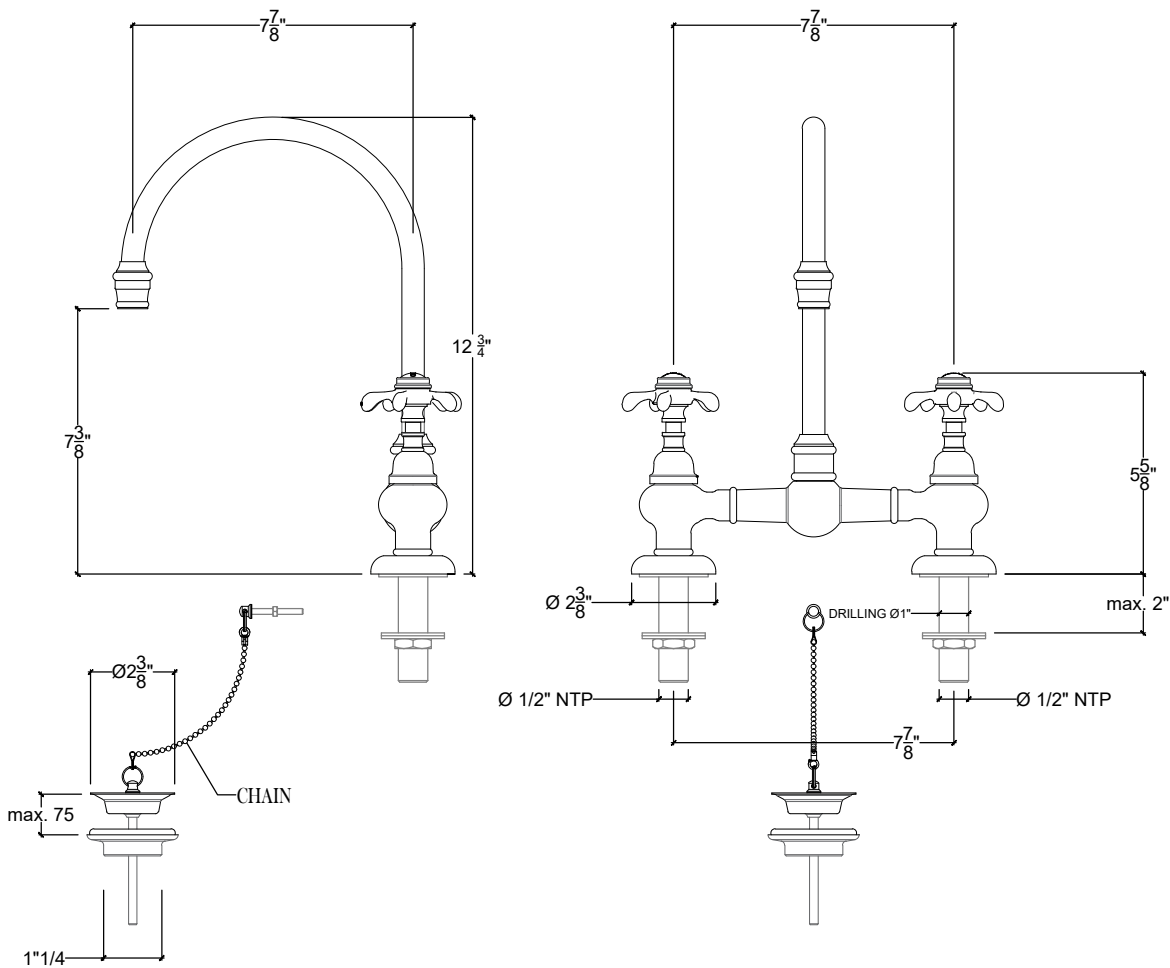

# STRAIGHT BRIDGE

Deck Mount Spout & Classique Handles on Straight Bridge w/ Chain for Vanity -  $\frac{1}{2}$ " NPT  
Melangeur de Lavabo, Bec mobile sure Pont -  $\frac{1}{2}$ " NPT  
Style # 6006106

Copyright © Compass 2010 www.compassstone.com

\* Available with a Separate Pop Up Rod