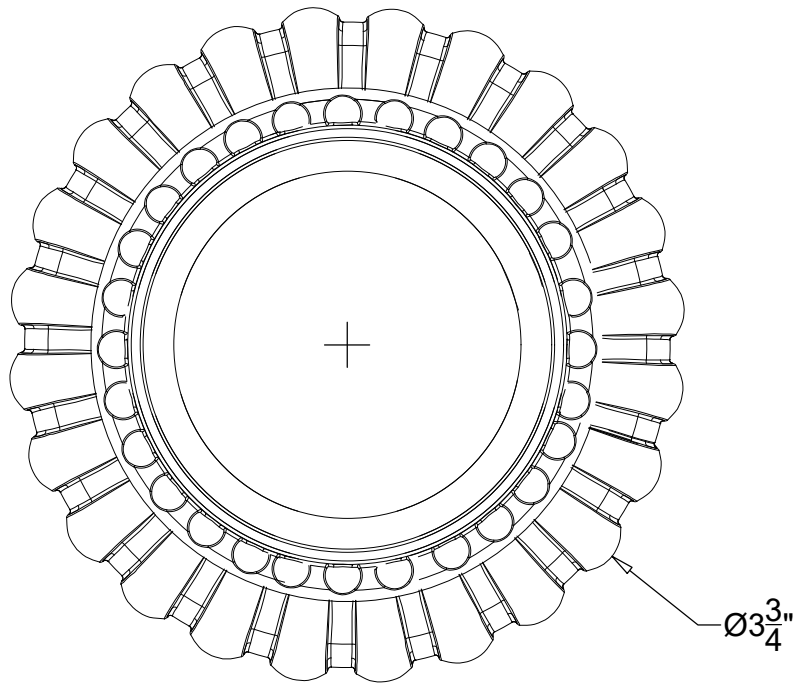

## BACK PLATE

Miramare back plate for Segovia deck and wall mounted spouts  
Back plate accommodates 1/2" & 3/4" NPT

Copyright © Compas 2010 [www.compasstone.com](http://www.compasstone.com)