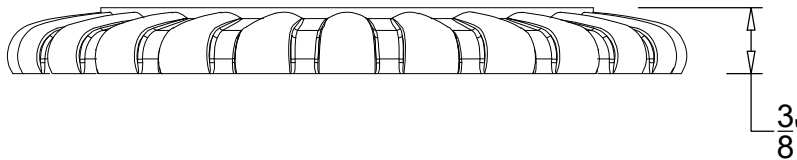

## BACK PLATE

Miramare back plate for Segovia deck and wall mounted spouts  
Back plate accommodates 1/2" & 3/4" NPT

Copyright © Compas 2010 [www.compasstone.com](http://www.compasstone.com)