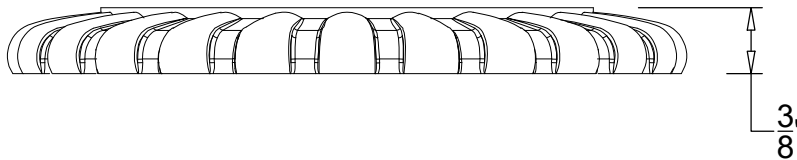

# MIRAMARE

BACK PLATE

Miramare back plate for Segovia or Cruciform deck and wall mounted spouts  
Plaque mural Miramare pour bec verseur mural/Sur Plan Segovia ou Cruciform  
Ref: # : MIRAMARE-BP

Copyright © Compas 2010 www.compasstone.com