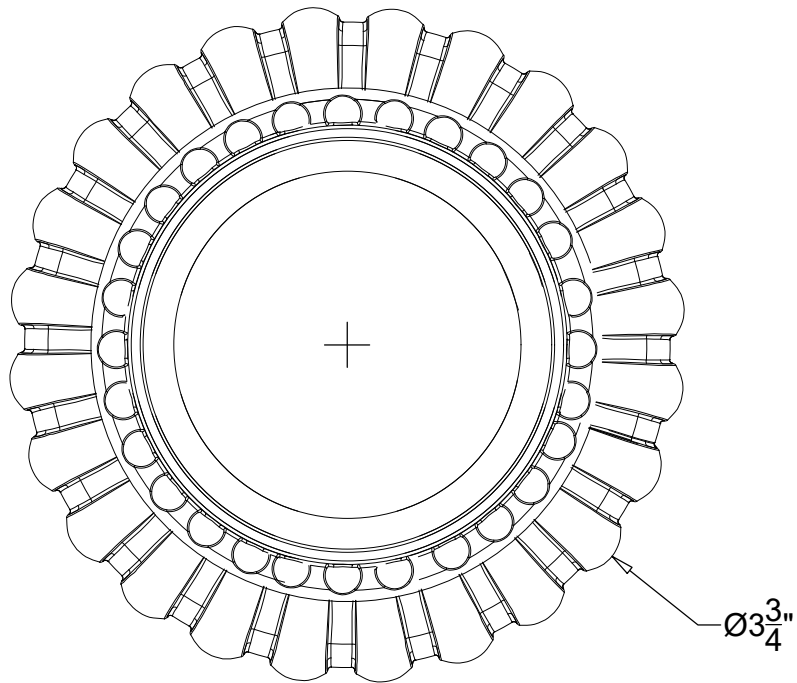

# MIRAMARE

BACK PLATE

Miramare back plate for Segovia or Cruciform deck and wall mounted spouts  
Plaque mural Miramare pour bec verseur mural/Sur Plan Segovia ou Cruciform  
Ref: # : MIRAMARE-BP

Copyright © Compas 2010 www.compasstone.com