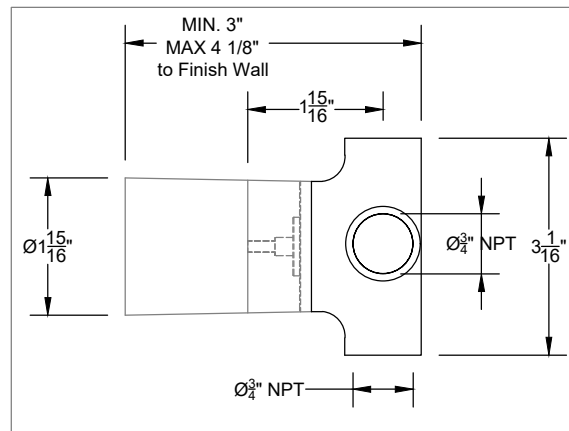

RETRO 3/4"

2 WAYS DIVERTER

Wall mounted Retro handle with 2-Ways Diverter - 3/4" NPT
Montage mural - Levier "Retro", inverseur 2 voies - 3/4" NPT
Ref # 59006602

NOTE
2 ways diverter must be used in combination with a valve that has a volume control (ON | OFF) position.

1 way water supply
2 way out supplies to other components

Copyright © Compas 2010 www.compassstone.com

 COMPAS™