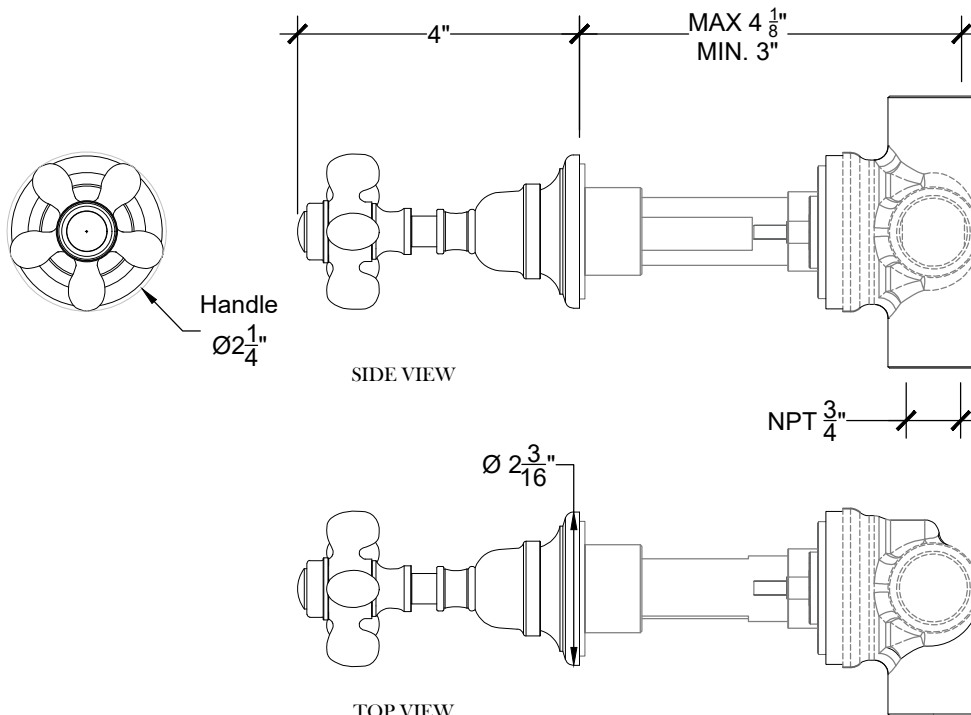

RETRO 3/4"

2 WAYS DIVERTER

Wall mounted Retro handle with 2-Ways Diverter - 3/4" NPT
Montage mural - Levier "Retro", inverseur 2 voies - 3/4" NPT
Ref # 59006602

NOTE
2 ways diverter must be used in combination with a valve that has a volume control (ON | OFF) position.

1 way water supply
2 way out supplies to other components

Copyright © Compas 2010 www.compassstone.com

 COMPAS™