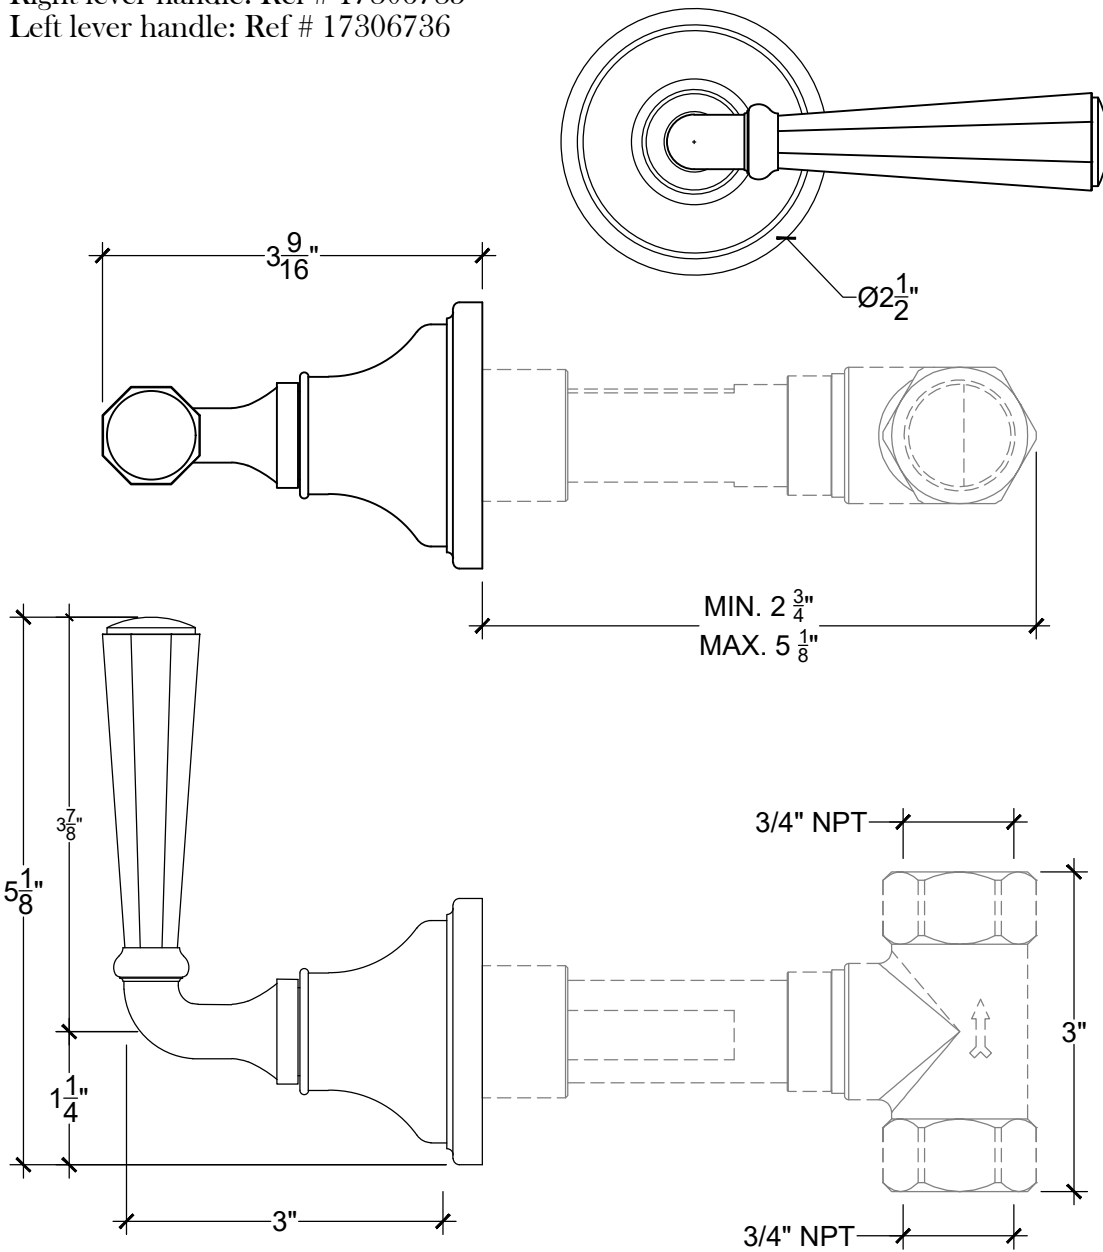

MONTECITO 3/4"

Wall mounted lever handle 3/4"
Right lever handle: Ref # 17306735
Left lever handle: Ref # 17306736

Copyright © Compass 2010 www.compassstone.com