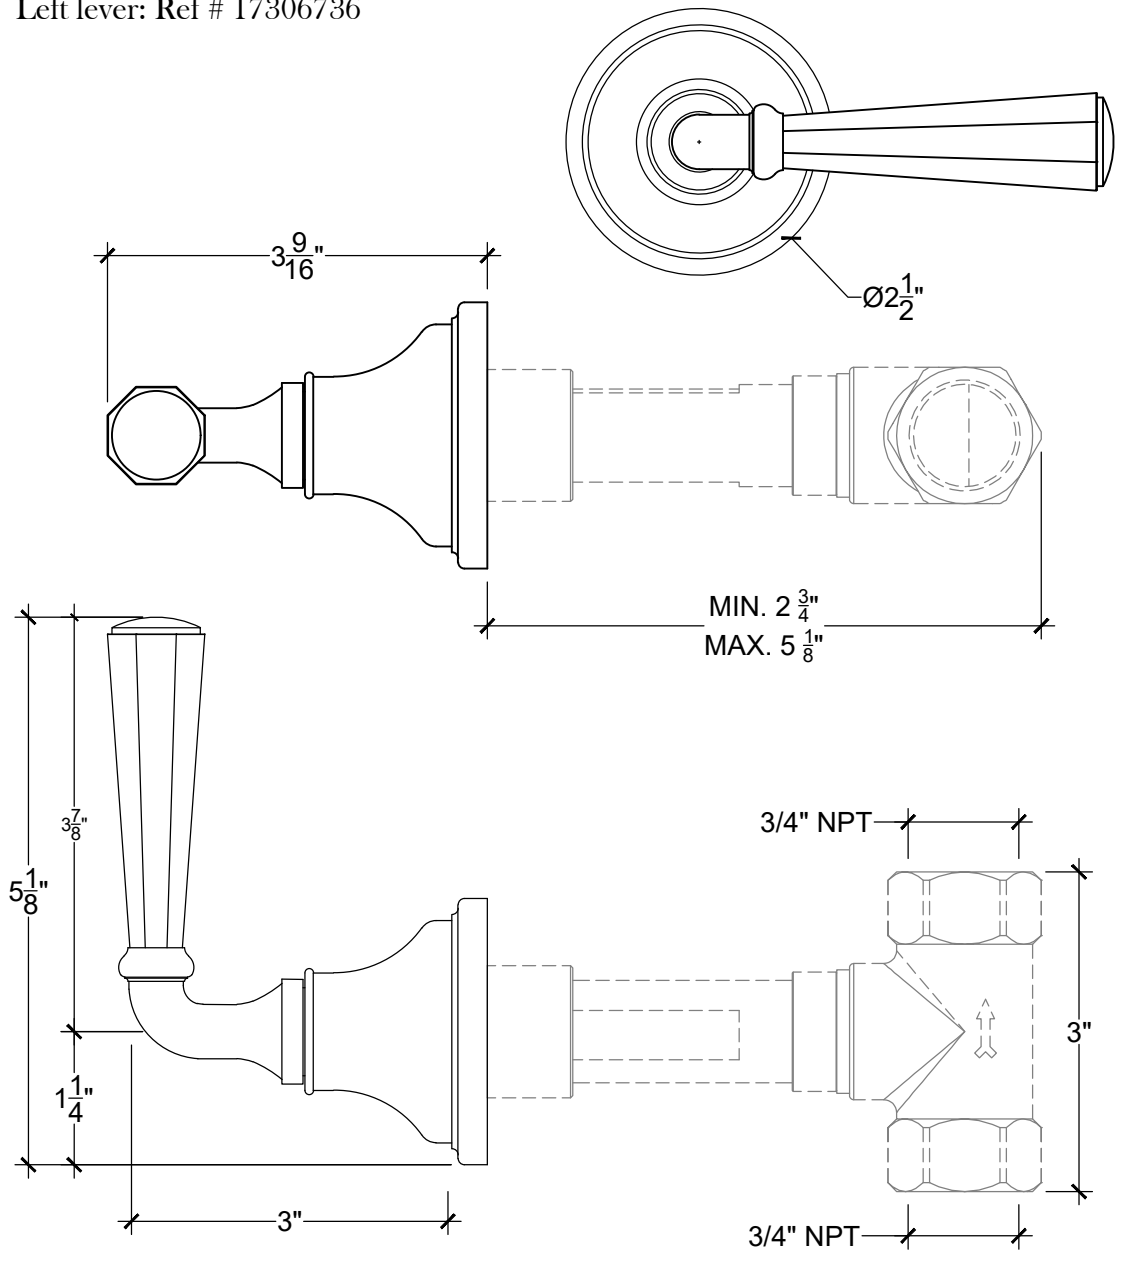

# MONTECITO 3/4"

Wall mounted lever for tub/shower - 3/4" NPT

Montage mural - Levier Montecito pour douche/baignoire - 3/4" NPT

Right lever: Ref # 17306735

Left lever: Ref # 17306736

 COMPAS™