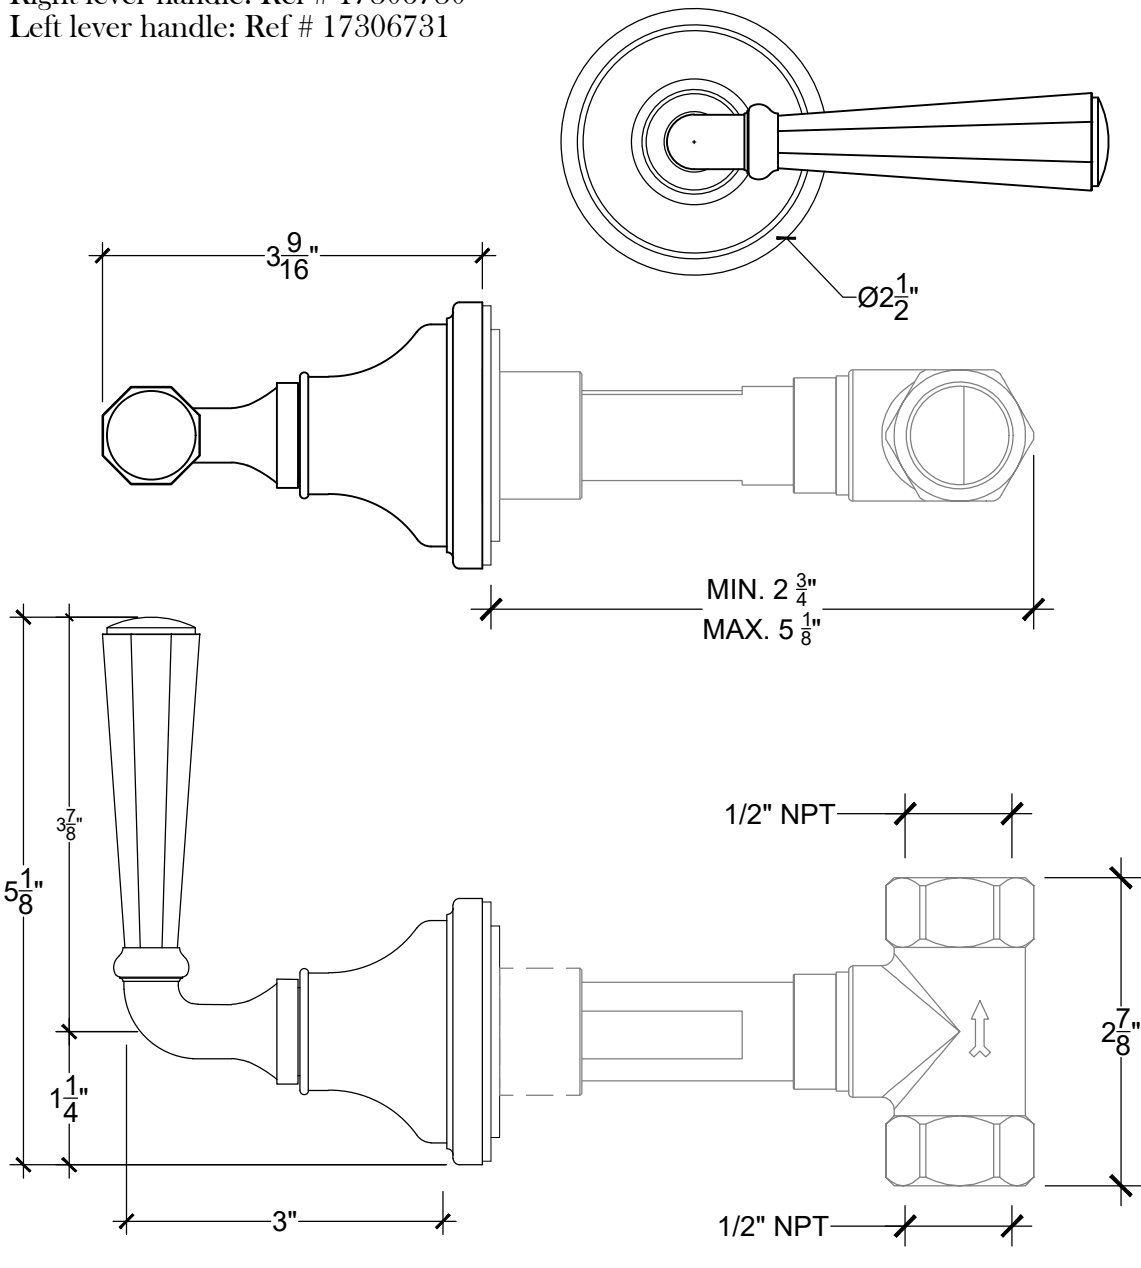

MONTECITO 1/2"

Wall mounted lever handle 1/2"
Right lever handle: Ref # 17306730
Left lever handle: Ref # 17306731

Copyright © Compass 2010 www.compassstone.com

 COMPAS™