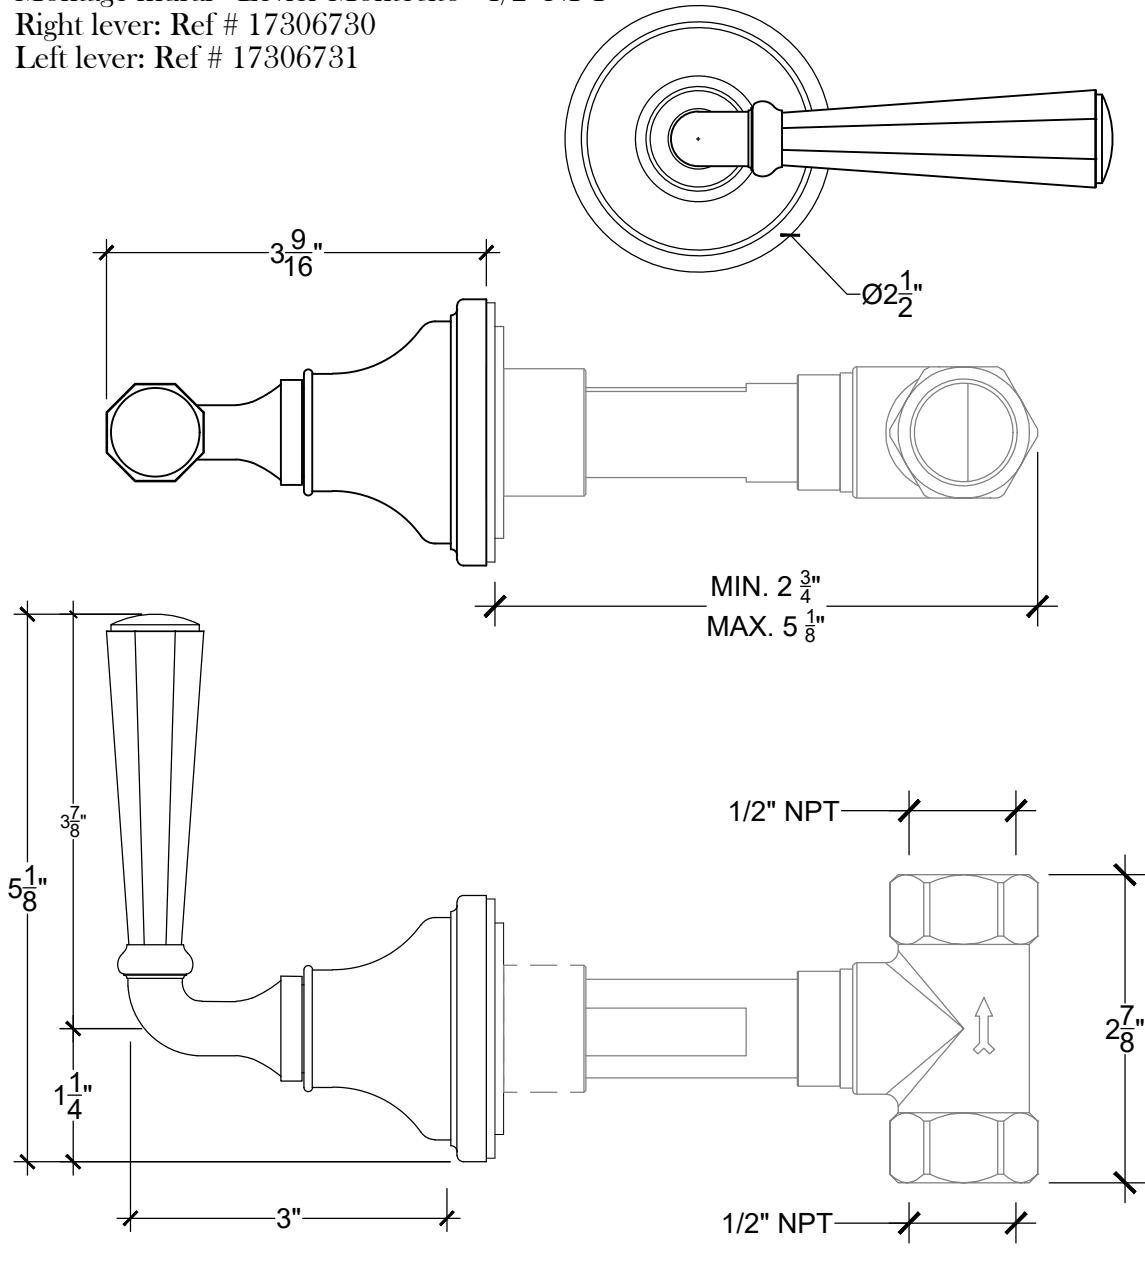

MONTECITO 1/2"

Wall mounted lever handle - 1/2" NPT
Montage mural - Levier Montecito - 1/2" NPT
Right lever: Ref # 17306730
Left lever: Ref # 17306731

Copyright © Compass 2010 www.compassstone.com

 COMPAS™