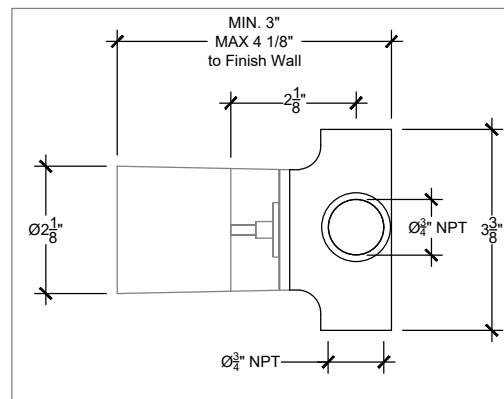

## 2 WAY DIVERTER

Wall mounted 2-Way diverter - 3/4" NPT  
Facade diviseur - 3/4" NPT  
Ref # 017301602

**NOTE**  
2 way diverter must be used in combination  
with a valve that has a volume control  
(ON | OFF) position.