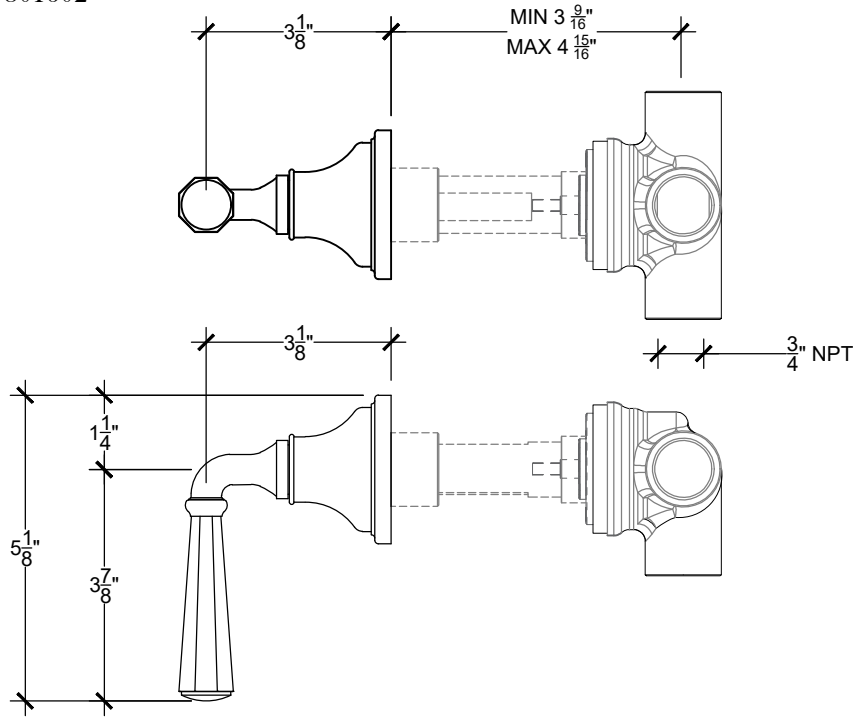

## 2 WAY DIVERTER

Wall mounted 2-Way diverter - 3/4" NPT  
Facade diviseur - 3/4" NPT  
Ref # 017301602

**NOTE**  
2 way diverter must be used in combination  
with a valve that has a volume control  
(ON | OFF) position.