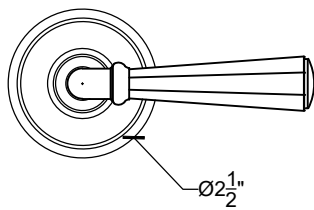

## 2 WAY DIVERTER

Wall mounted 2-Way diverter - 3/4" NPT  
Facade diviseur - 3/4" NPT  
Ref # 017301602

**NOTE**  
2 way diverter must be used in combination  
with a valve that has a volume control  
(ON | OFF) position.