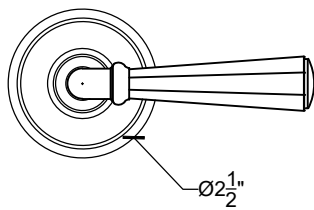

MONTECITO

2 WAYS DIVERTER

Wall mounted Montecito handle with 2-Ways diverter - 3/4" NPT
Montage mural - Levier "Montecito", inverseur 2 voies - 3/4" NPT
Ref # 017301602

NOTE
2 ways diverter must be used in combination with a valve that has a volume control (ON | OFF) position.

1 way water supply
2 way out supplies to other components

Copyright © Compas 2010 www.compassstone.com

 **COMPAS™**