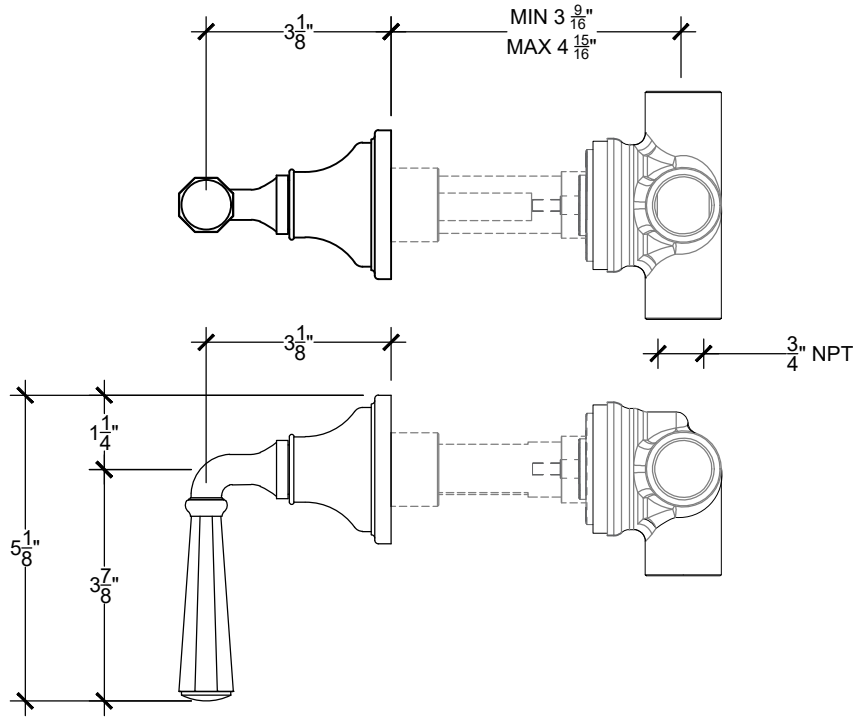

MONTECITO

2 WAYS DIVERTER

Wall mounted Montecito handle with 2-Ways diverter - 3/4" NPT
Montage mural - Levier "Montecito", inverseur 2 voies - 3/4" NPT
Ref # 017301602

NOTE
2 ways diverter must be used in combination with a valve that has a volume control (ON | OFF) position.

1 way water supply
2 way out supplies to other components

Copyright © Compas 2010 www.compassstone.com

 **COMPAS™**