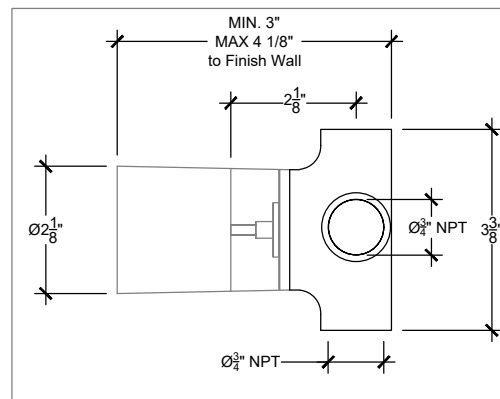

MONTECITO

2 WAYS DIVERTER

Wall mounted Montecito handle with 2-Ways diverter - 3/4" NPT
Montage mural - Levier "Montecito", inverseur 2 voies - 3/4" NPT
Ref # 017301602

NOTE
2 ways diverter must be used in combination with a valve that has a volume control (ON | OFF) position.

1 way water supply
2 way out supplies to other components

Copyright © Compas 2010 www.compassstone.com

 **COMPAS™**