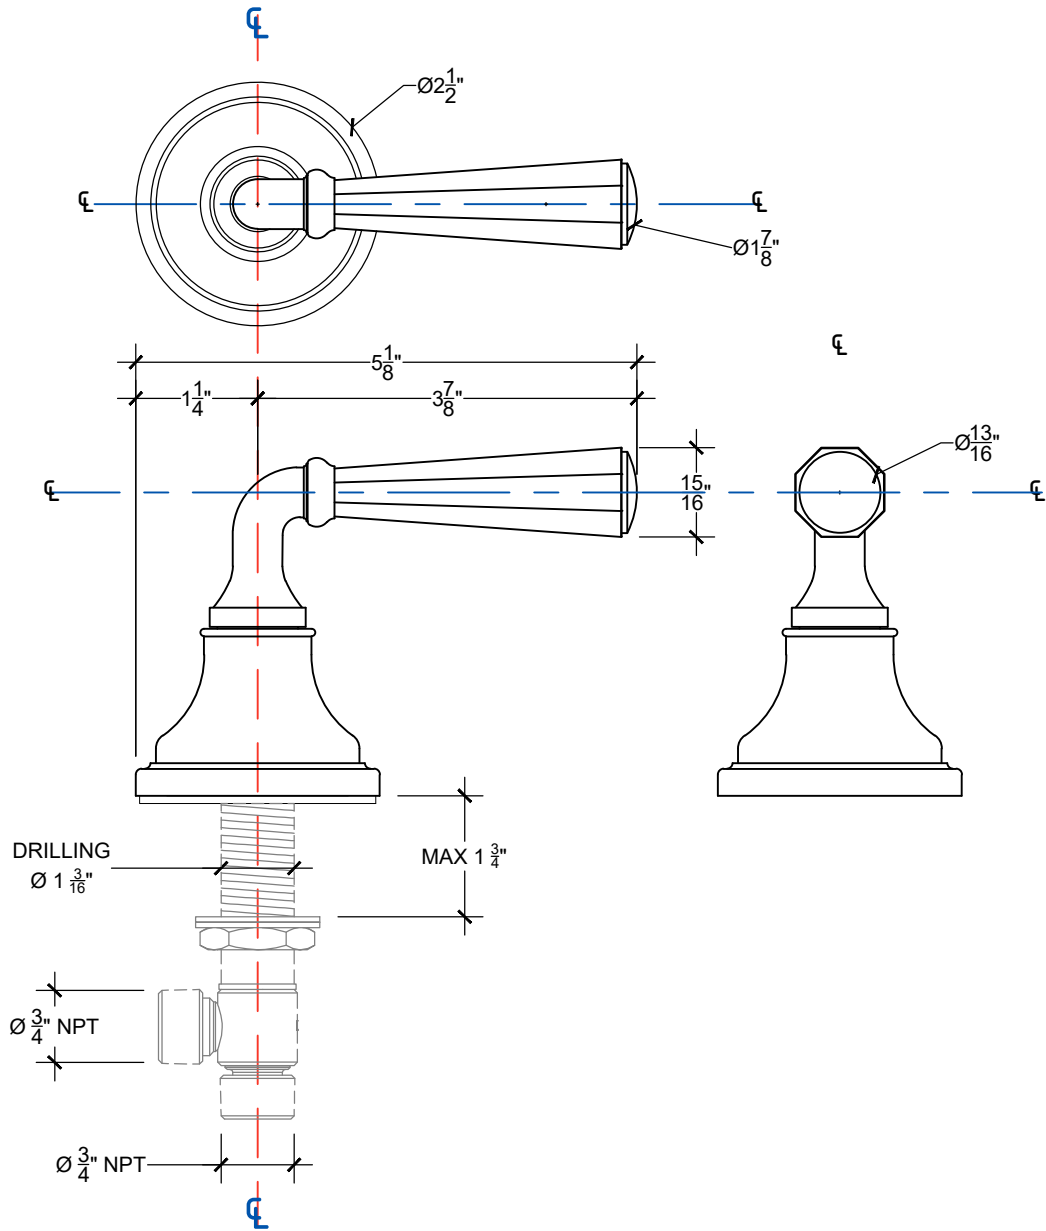

# MONTECITO 3/4"

Deck mounted lever handle 3/4" NPT  
Right lever handle: Ref # 017303725  
Left lever handle: Ref # 017306726

Copyright © Compass 2010 www.compassstone.com