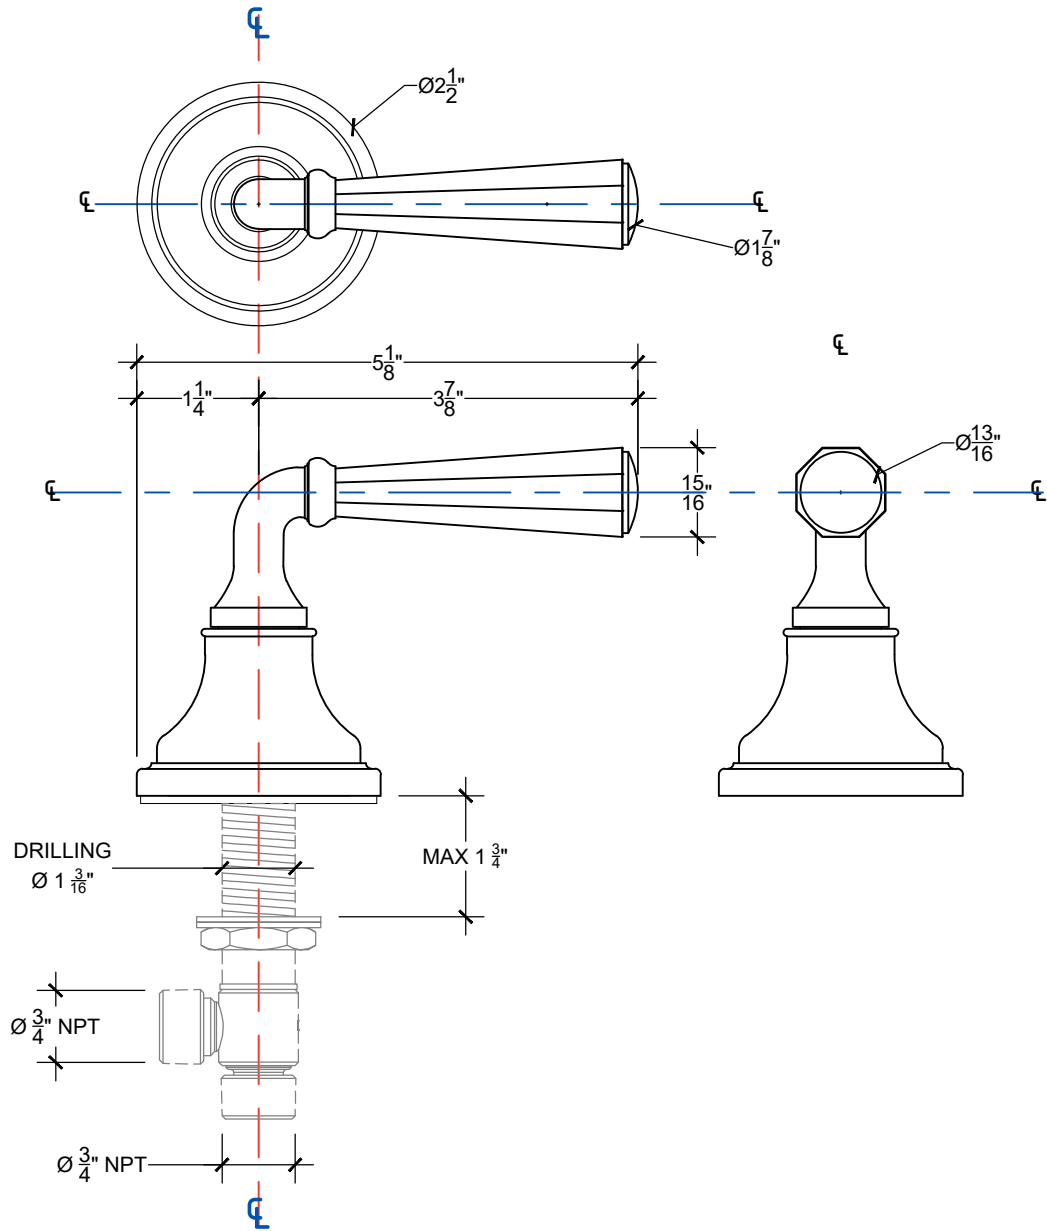

MONTECITO 3/4"

Deck mounted lever for tub - 3/4" NPT

Montage sur plan - Levier Montecito pour Baignoire - 3/4" NPT

Right lever: Ref # 017303725

Left lever: Ref # 017306726

Copyright © Compas 2010 www.compassstone.com