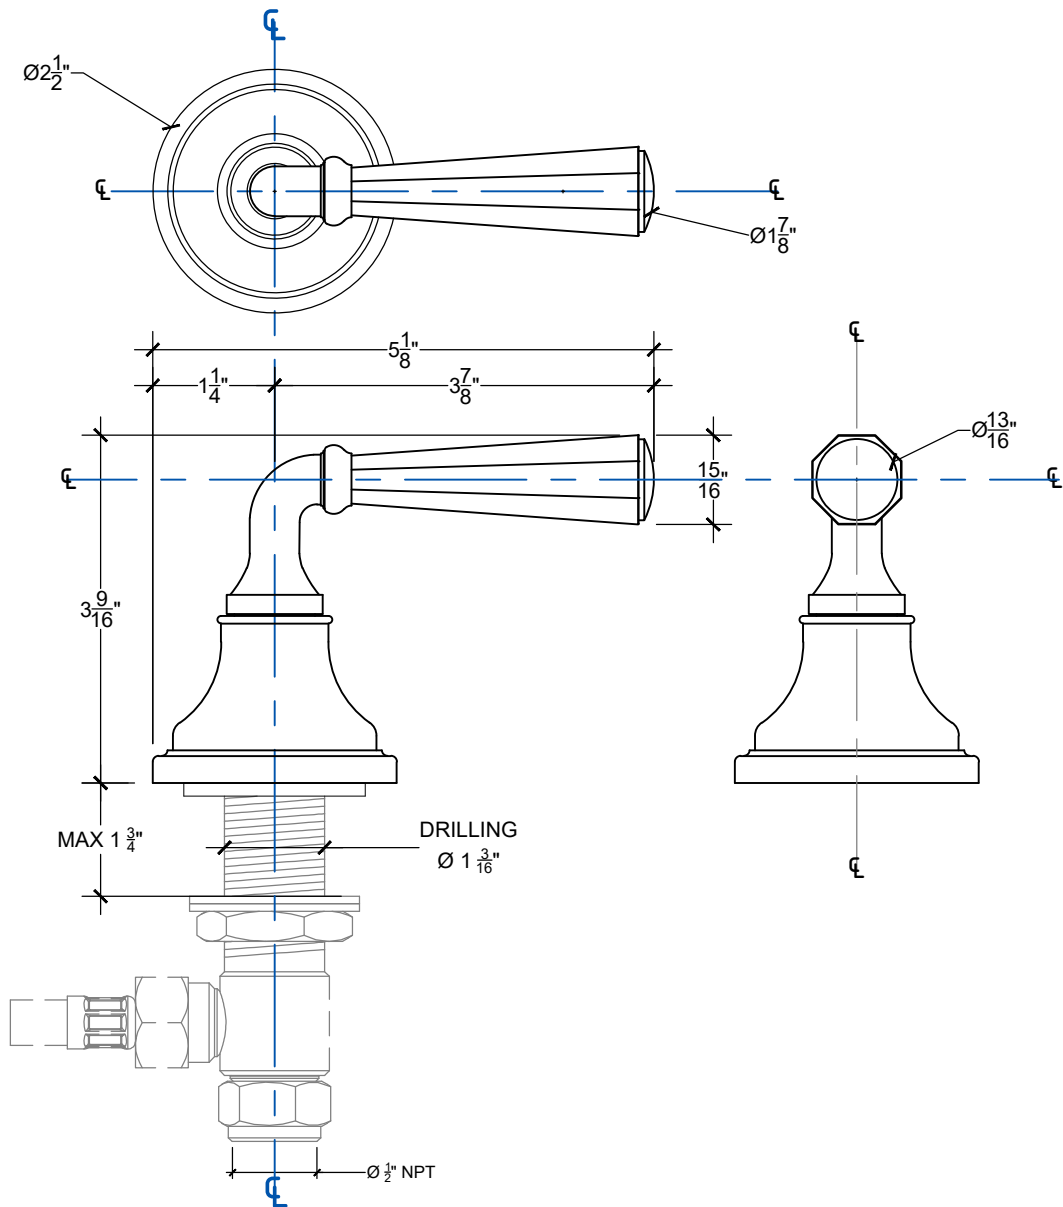

MONTECITO 1/2"

Deck mounted lever handle 1/2" NPT
Right lever handle: Ref # 017303720
Left lever handle: Ref # 017306721

Copyright © Compass 2010 www.compassstone.com