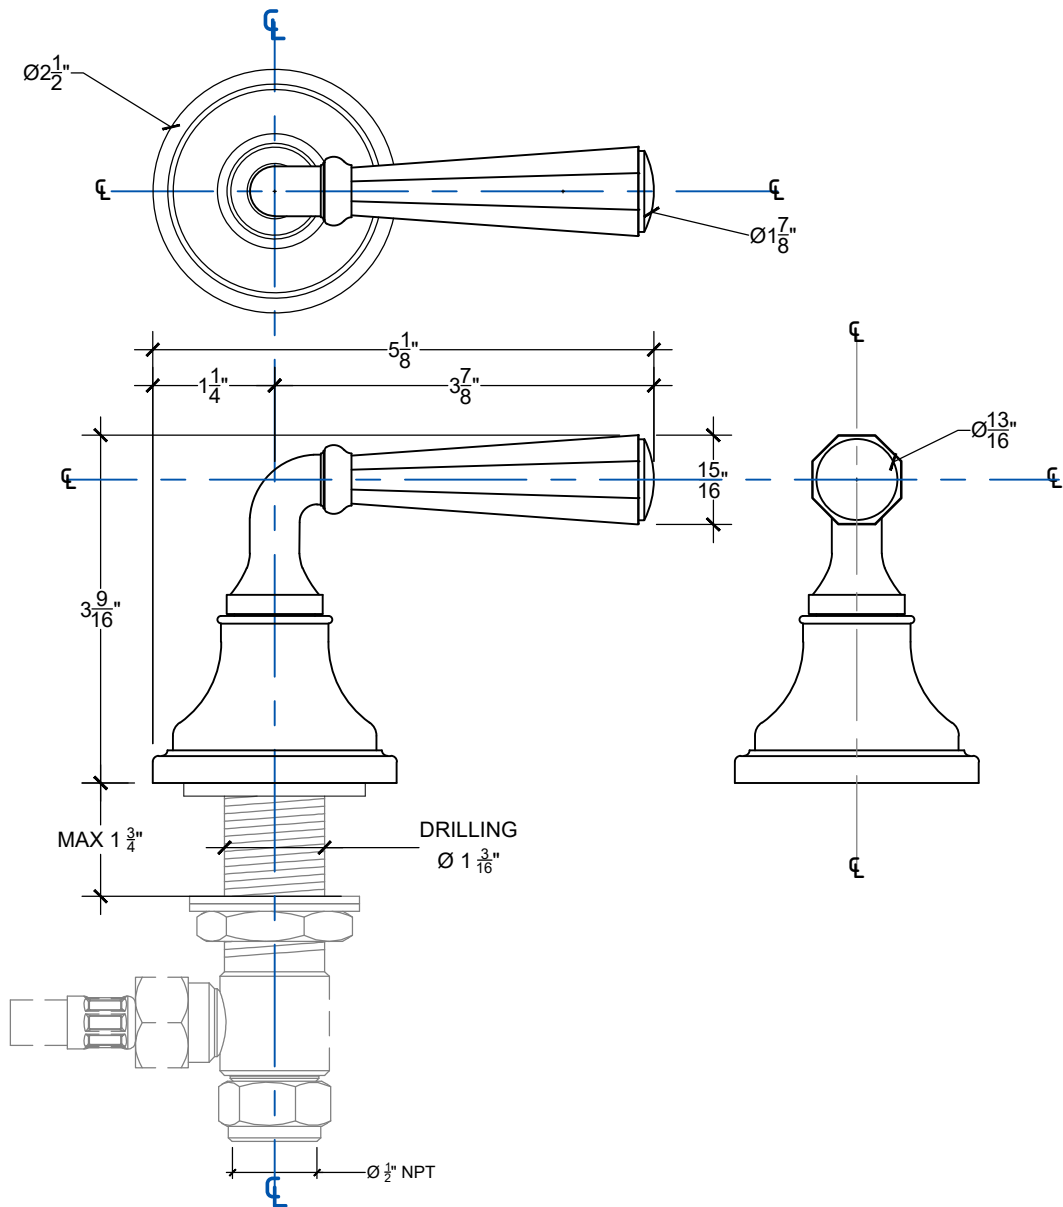

MONTECITO 1/2"

Deck mounted lever handle - 1/2" NPT

Montage sur plan - Levier Montecito - 1/2" NPT

Right lever handle: Ref # 017303720

Left lever handle: Ref # 017306721

Copyright © Compass 2010 www.compassstone.com