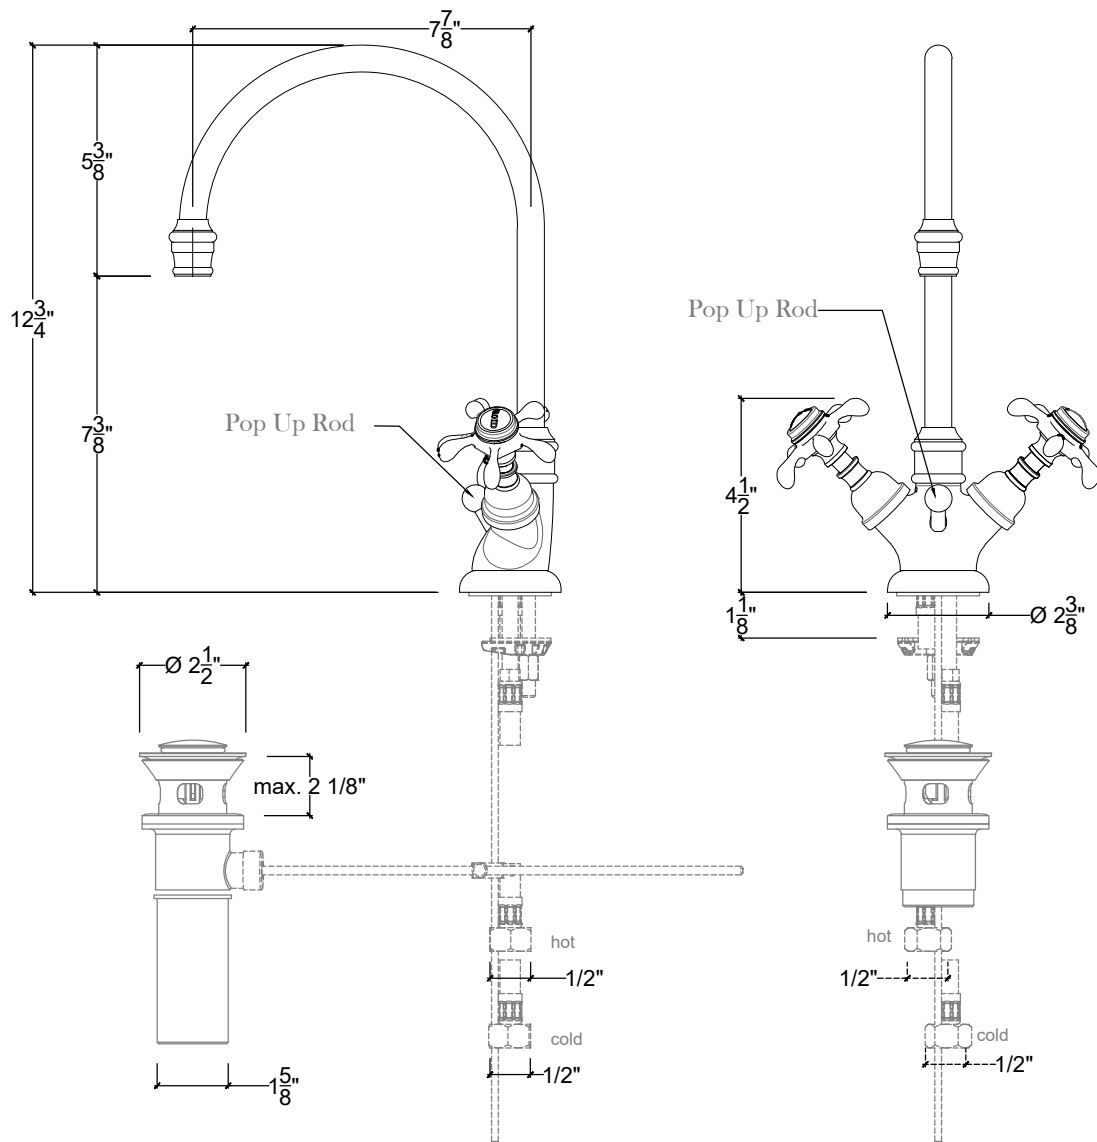

MONO ELEGANCE

Deck Mounted Kitchen/Bar spout, Mixer and Swivel Arm - 1/2" NPT

Montage sur plan - Bec verseur Cuisine/Bar Mono, mélangeur inclus, bras rotatif - 1/2" NPT

Style# 06006175-KB

* Pop Up & Drain Included