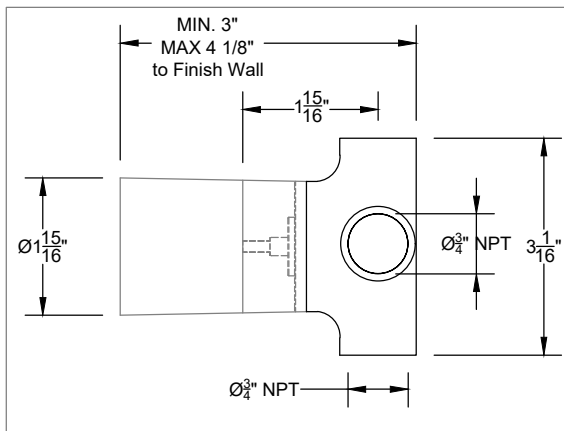

MARINE 3/4"

2 WAYS DIVERTER

Wall mounted Marine handle with 2-Ways Diverter - 3/4" NPT
Montage mural - Levier "Marine", inverseur 2 voies - 3/4" NPT
Ref # 38006602

NOTE
2 ways diverter must be used in combination with a valve that has a volume control (ON | OFF) position.

1 way water supply
2 way out supplies to other components

Copyright © Compass 2010 www.compassstone.com

 COMPAS™