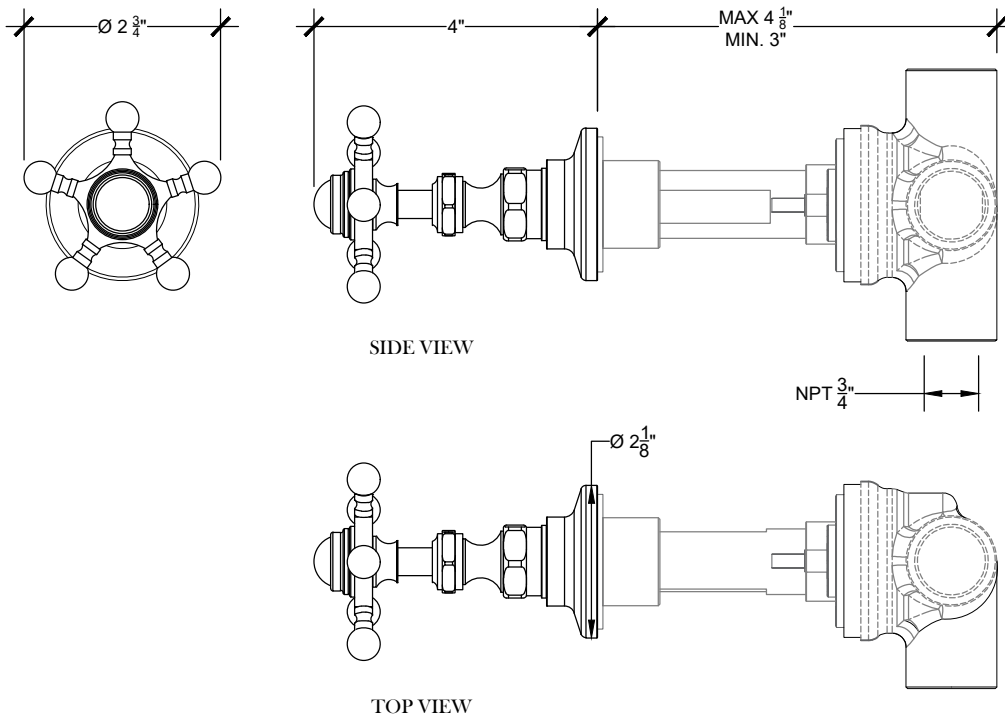

MARINE 3/4"

2 WAYS DIVERTER

Wall mounted Marine handle with 2-Ways Diverter - 3/4" NPT
Montage mural - Levier "Marine", inverseur 2 voies - 3/4" NPT
Ref # 38006602

NOTE
2 ways diverter must be used in combination with a valve that has a volume control (ON | OFF) position.

1 way water supply
2 way out supplies to other components

Copyright © Compass 2010 www.compassstone.com

 COMPAS™