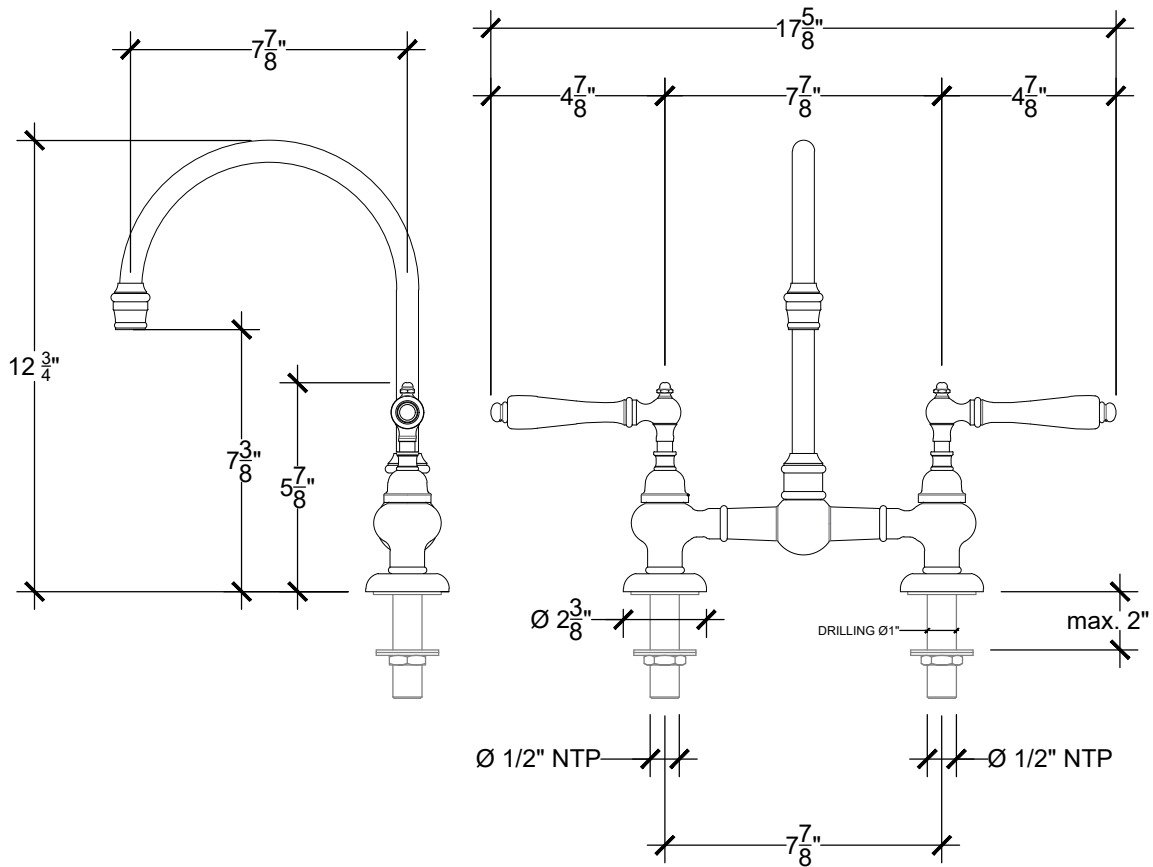

MANETTE STRAIGHT BRIDGE

KITCHEN SPOUT

Deck mount straight bridge kitchen pout with swivel arm 1/2" NPT
Melangeur 2 Trous, EA Variable, Bec Mobile
Ref # 07406106

Copyright © Compas 2010 www.compasstone.com