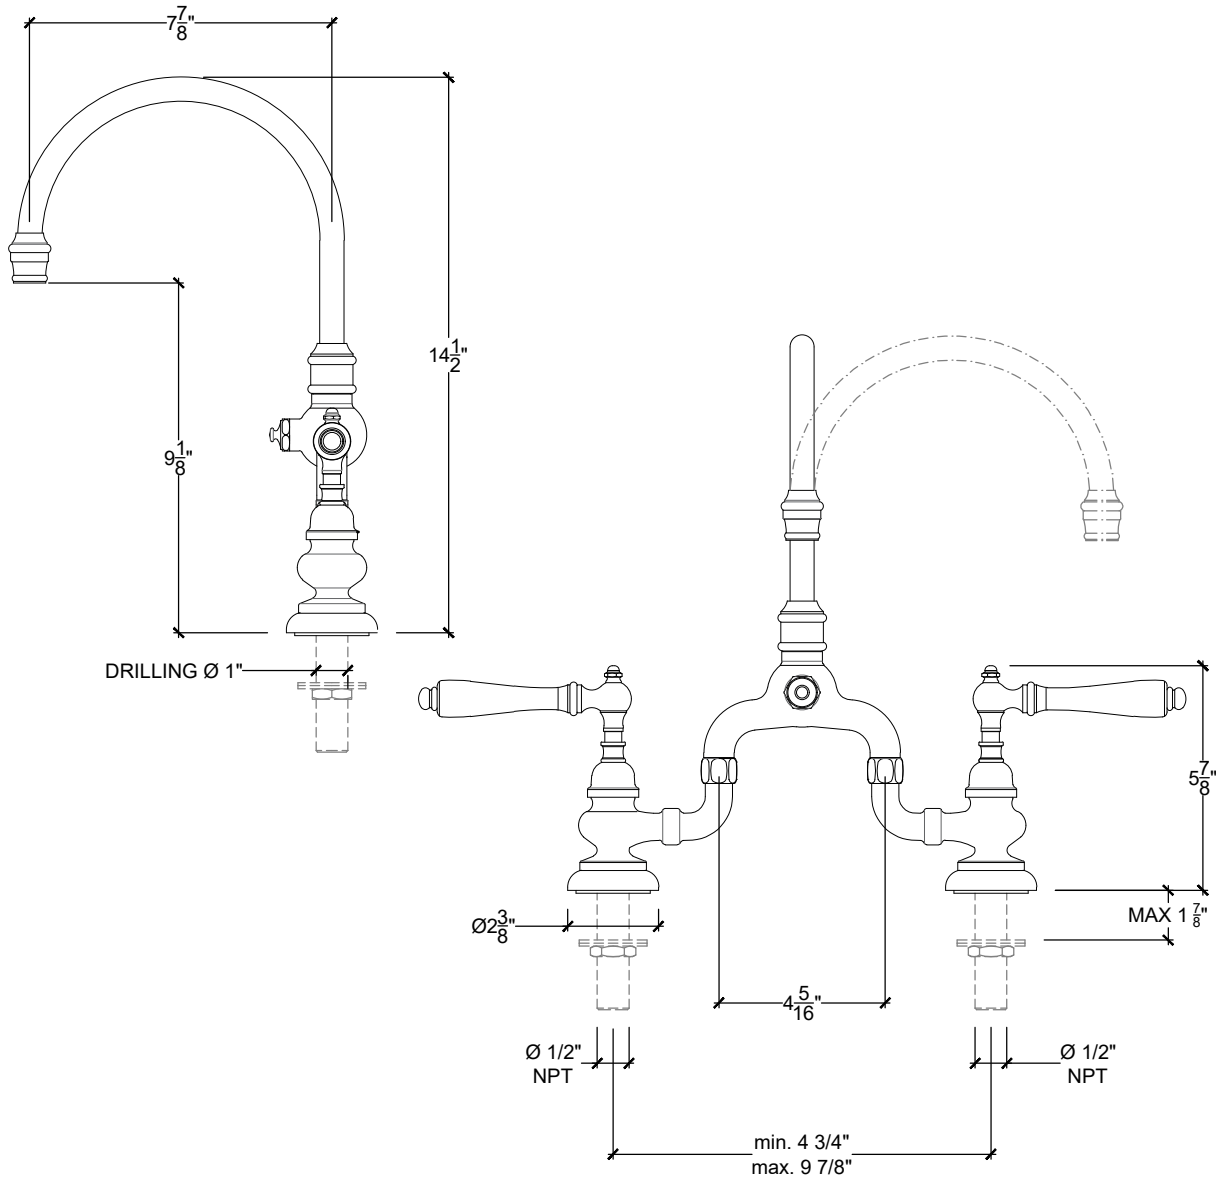

MANETTE CURVED BRIDGE KITCHEN SPOUT

Deck mount kitchen spout with Manette Metal Levers with curved bridge and swivel arm $\frac{1}{2}$ " NPT
Melangeur 2 trous, EA variable, bec mobile
Style # 7406166-DM

Copyright © Compass 2010 www.compassstone.com

* Available with a Separate Pop Up Rod

 COMPAS™