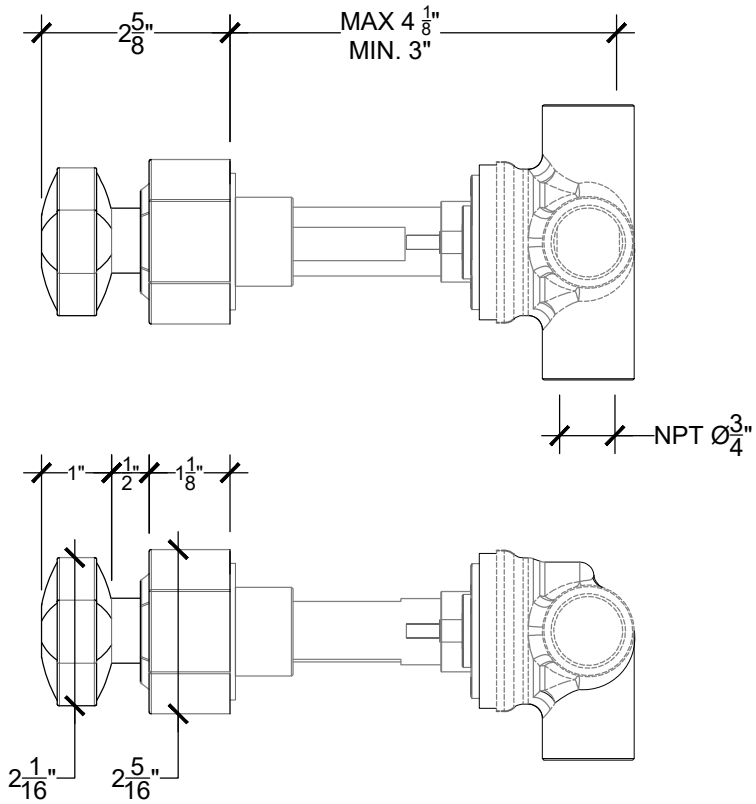

LOULOU

Wall mounted Loulou handle with 2-Ways Diverter - 3/4" NPT

Montage mural - Levier "Loulou", inverseur 2 voies - 3/4" NPT

Style # 17106602

NOTE
2 ways diverter must be used in combination with a valve that has a volume control (ON | OFF) position.

1 way water supply
2 way out supplies to other components

Copyright © Compas 2010 www.compassstone.com

 COMPAS™