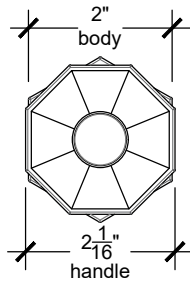

LOULOU

Wall mounted Loulou handle with 2-Ways Diverter - 3/4" NPT

Montage mural - Levier "Loulou", inverseur 2 voies - 3/4" NPT

Style # 17106602

NOTE
2 ways diverter must be used in combination with a valve that has a volume control (ON | OFF) position.