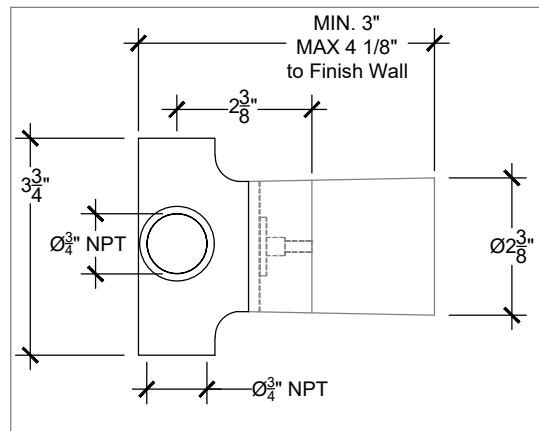

LOULOU

Wall mounted Loulou handle with 2-Ways Diverter - 3/4" NPT

Montage mural - Levier "Loulou", inverseur 2 voies - 3/4" NPT

Style # 17106602

NOTE
2 ways diverter must be used in combination with a valve that has a volume control (ON | OFF) position.

1 way water supply
2 way out supplies to other components

Copyright © Compas 2010 www.compassstone.com

 COMPAS™