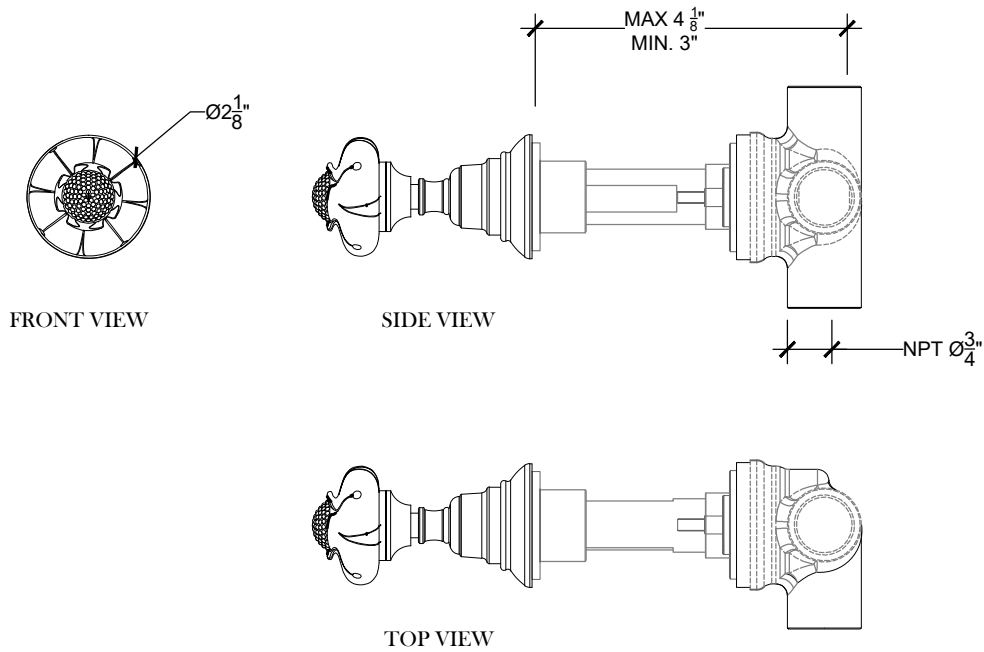

# LOTUS 3/4"

2 WAYS DIVERTER

Wall mounted Lotus handle with 2 Ways Diverter - 3/4" NPT  
Montage mural - Levier "Lotus", inverseur 2 voies - 3/4" NPT  
Ref # 01406602

**NOTE**  
2 ways diverter must be used in combination with a valve that has a volume control (ON | OFF) position.

1 way water supply  
2 way out supplies to other components

Copyright © Compas 2010 www.compasstone.com

 COMPAS™