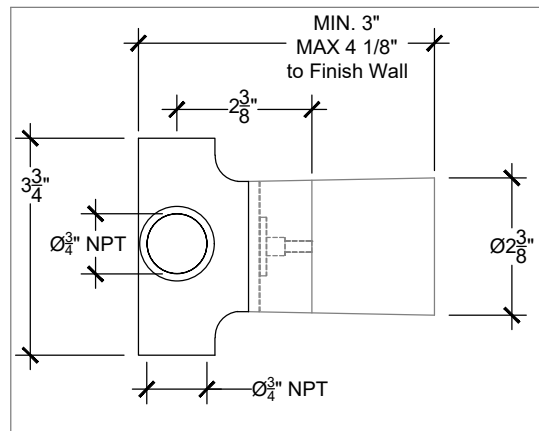

# LOTUS 3/4"

2 WAYS DIVERTER

Wall mounted Lotus handle with 2 Ways Diverter - 3/4" NPT  
Montage mural - Levier "Lotus", inverseur 2 voies - 3/4" NPT  
Ref # 01406602

**NOTE**  
2 ways diverter must be used in combination with a valve that has a volume control (ON | OFF) position.

1 way water supply  
2 way out supplies to other components

Copyright © Compas 2010 www.compasstone.com

 COMPAS™