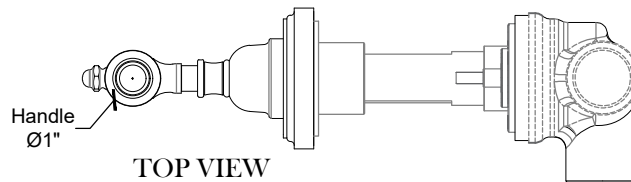

LIBERTY DIVERTER

Wall mounted Liberty handle with 2 ways diverter - 3/4" NPT
Montage mural - Levier "Liberty", inverseur 2 voies - 3/4" NPT
Ref # 11106602

FRONT VIEW

SIDE VIEW

TOP VIEW

NOTE
2 ways diverter must be used in combination with a valve that has a volume control (ON | OFF) position.

1 way water supply
2 way out supplies to other components

Copyright © Compas 2010 www.compassstone.com

 **COMPAS**[™]

REVISED 01-03-2022