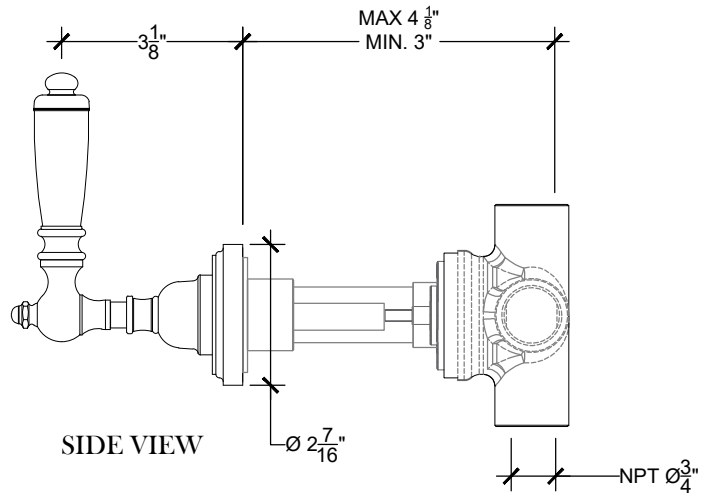

LIBERTY DIVERTER

Wall mounted Liberty handle with 2 ways diverter - 3/4" NPT
Montage mural - Levier "Liberty", inverseur 2 voies - 3/4" NPT
Ref # 11106602

FRONT VIEW

SIDE VIEW

TOP VIEW

NOTE
2 ways diverter must be used in combination with a valve that has a volume control (ON | OFF) position.

1 way water supply
2 way out supplies to other components

Copyright © Compas 2010 www.compassstone.com

 **COMPAS**[™]

REVISED 01-03-2022