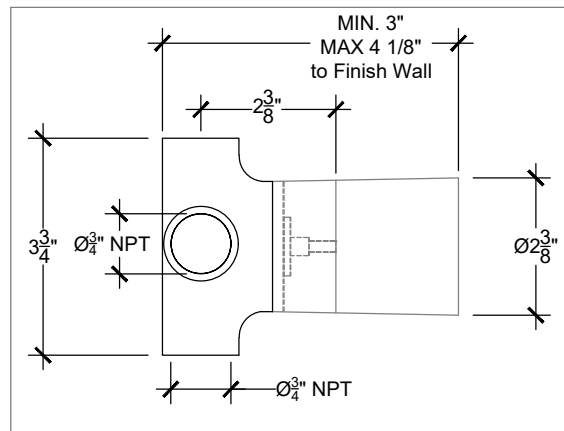

LIBERTY DIVERTER

Wall mounted Liberty handle with 2 ways diverter - 3/4" NPT
Montage mural - Levier "Liberty", inverseur 2 voies - 3/4" NPT
Ref # 11106602

FRONT VIEW

SIDE VIEW

TOP VIEW

NOTE
2 ways diverter must be used in combination with a valve that has a volume control (ON | OFF) position.

1 way water supply
2 way out supplies to other components

Copyright © Compas 2010 www.compassstone.com

 **COMPAS**[™]

REVISED 01-03-2022