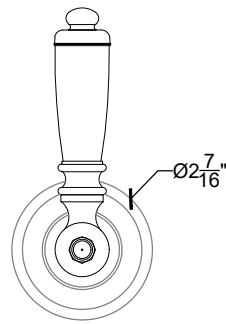

LIBERTY DIVERTER

Wall mounted Liberty handle with 2 ways diverter - 3/4" NPT
Montage mural - Levier "Liberty", inverseur 2 voies - 3/4" NPT
Ref # 11106602

FRONT VIEW

SIDE VIEW

TOP VIEW

NOTE
2 ways diverter must be used in combination with a valve that has a volume control (ON | OFF) position.

1 way water supply
2 way out supplies to other components

Copyright © Compas 2010 www.compassstone.com

 **COMPAS**[™]

REVISED 01-03-2022