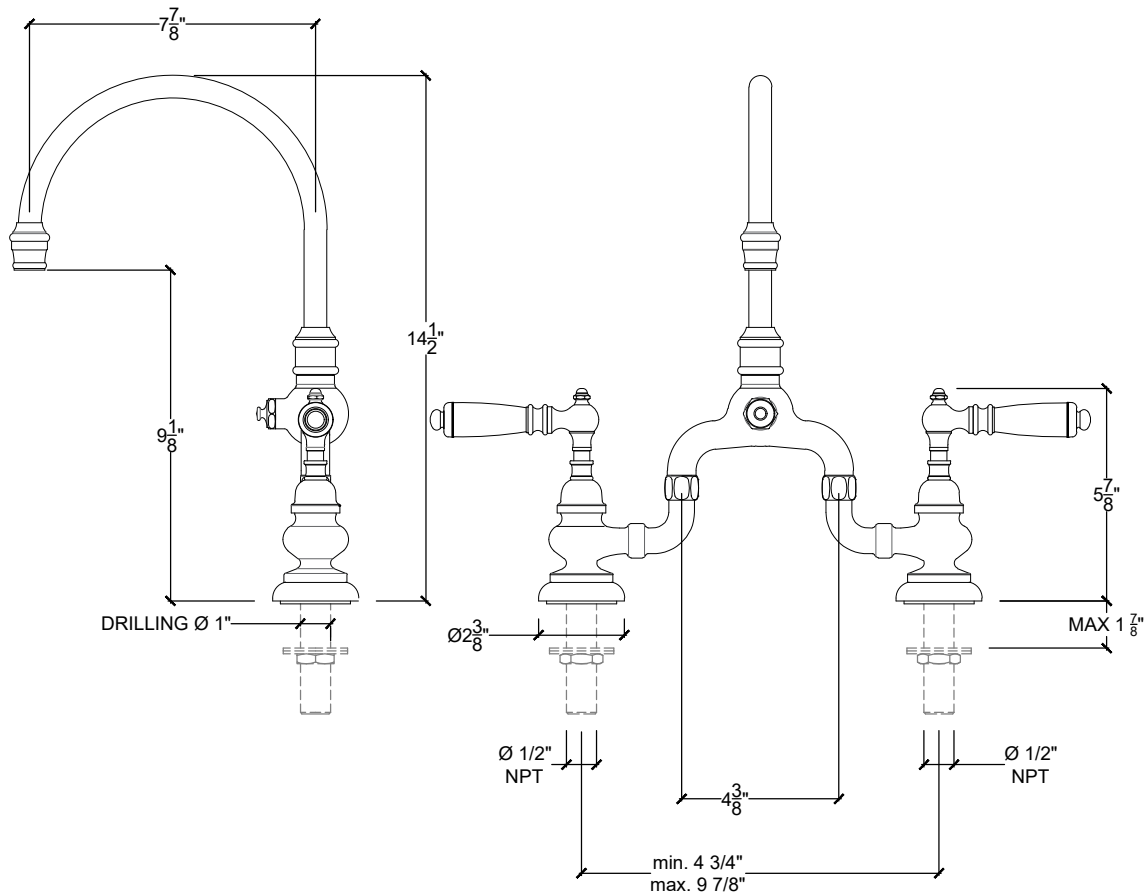

LIBERTY BRIDGE SPOUT

Kitchen curved bridge spout with Liberty lever handles 1/2" NPT
Melangeur 2 Trous, EA Variable, Bec Mobile
Style#

Copyright © Compas 2010 www.compasstone.com

* Available with a Separate Pop Up Rod