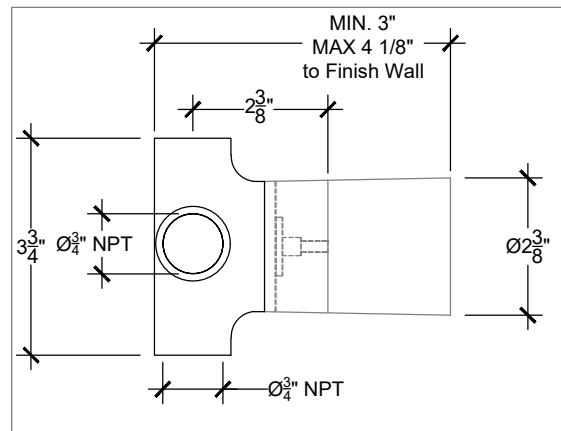

KNURL

Wall mounted Knurl 2-Ways Diverter - 3/4" NPT
Montage mural - Levier "Knurl", inverseur 2 voies - 3/4" NPT
Style # 12906602

NOTE
2 ways diverter must be used in
combination with a valve that has a volume
control
(ON | OFF) position.

1 way water supply
2 way out supplies to other components

Copyright © Compas 2010 www.compasstone.com

 COMPAS™