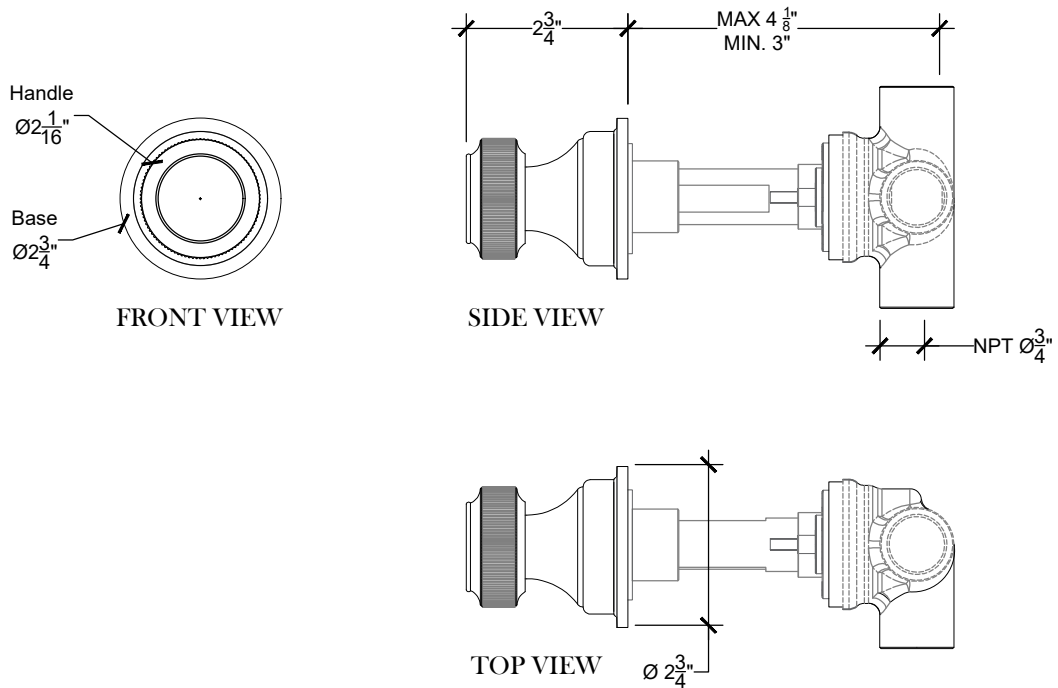

KNURL

Wall mounted Knurl 2-Ways Diverter - 3/4" NPT
Montage mural - Levier "Knurl", inverseur 2 voies - 3/4" NPT
Style # 12906602

NOTE
2 ways diverter must be used in
combination with a valve that has a volume
control
(ON | OFF) position.

1 way water supply
2 way out supplies to other components

Copyright © Compas 2010 www.compasstone.com

 COMPAS™