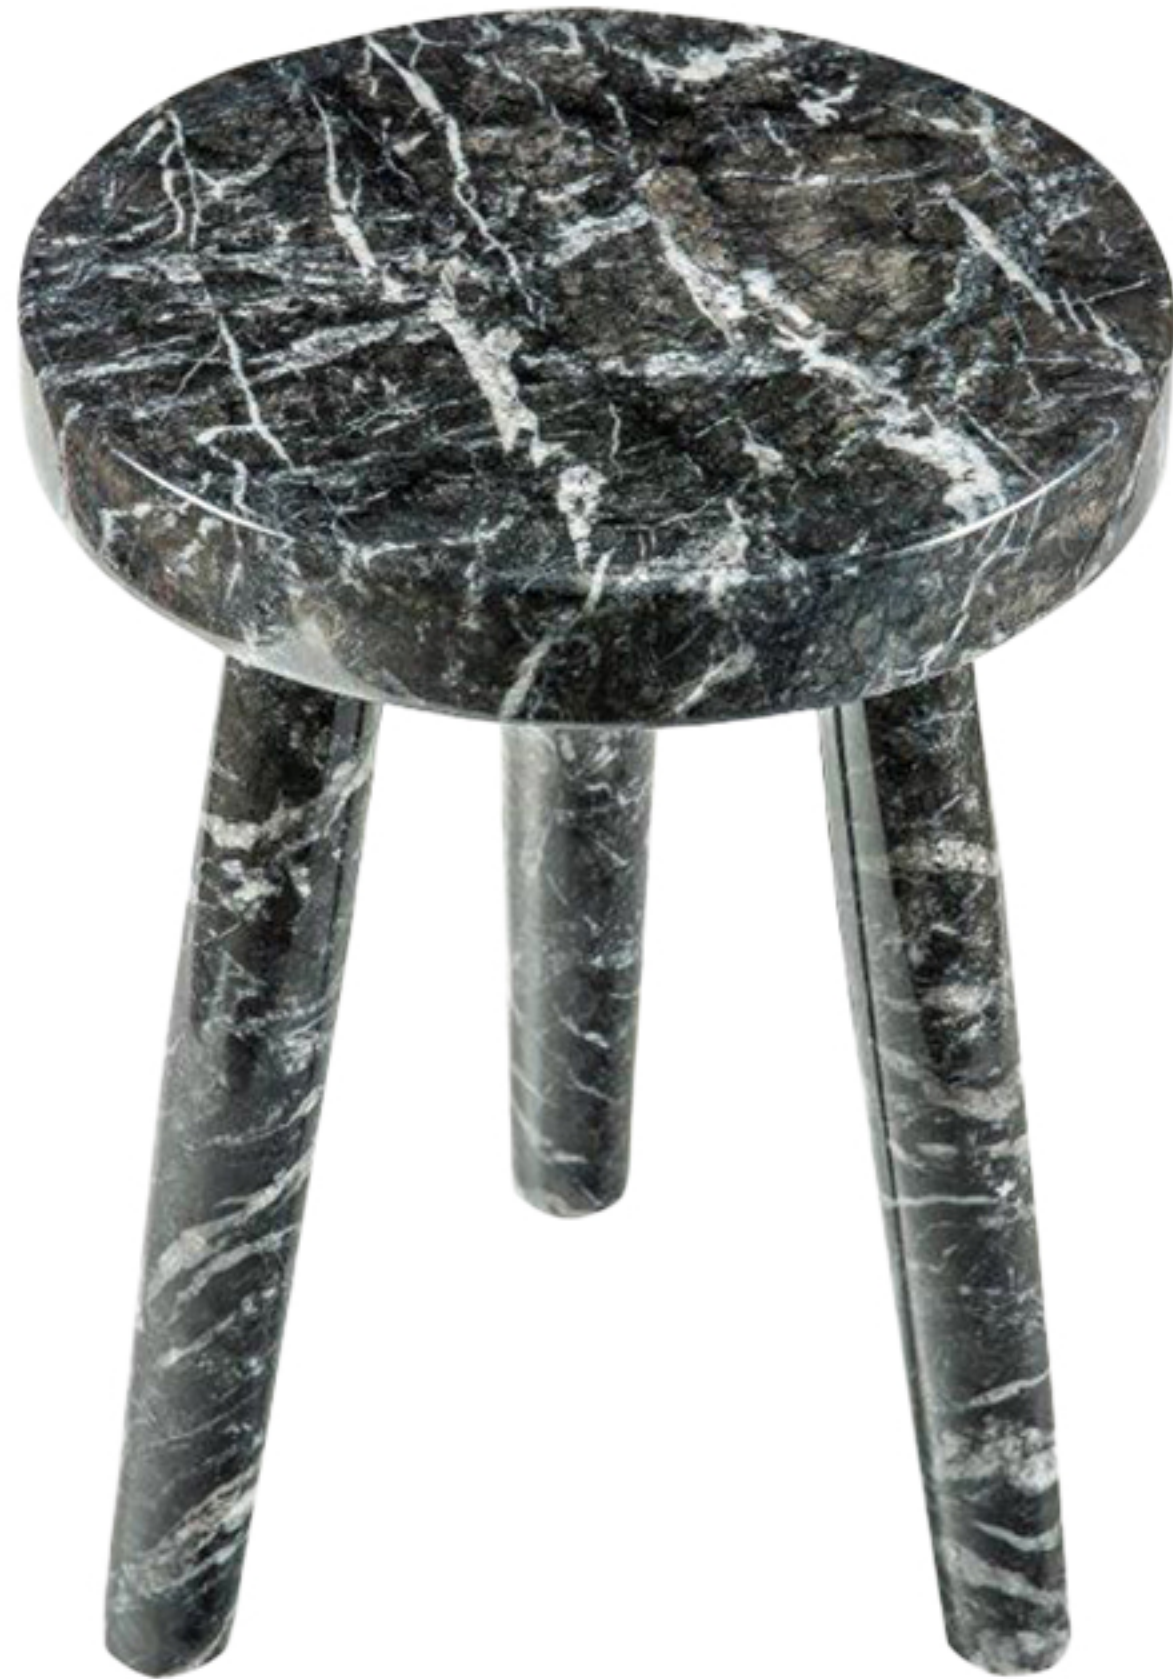

## Milano stool

QUINTESSENTIAL IN ITS DESIGN, CARVED OUT OF VIBRANT SOLID VERDE GRANITE, THE MILANO STOOL IS COMPOSED OF 3 LEGS AND A FLAT TOP. ITS SLIM SILHOUETTE MAKES IT AN IDEAL STOOL OR SIDE TABLE FOR INTERIORS OR EXTERIORS ALIKE. AVAILABLE IN MULTIPLE STONES AND FINISHES.