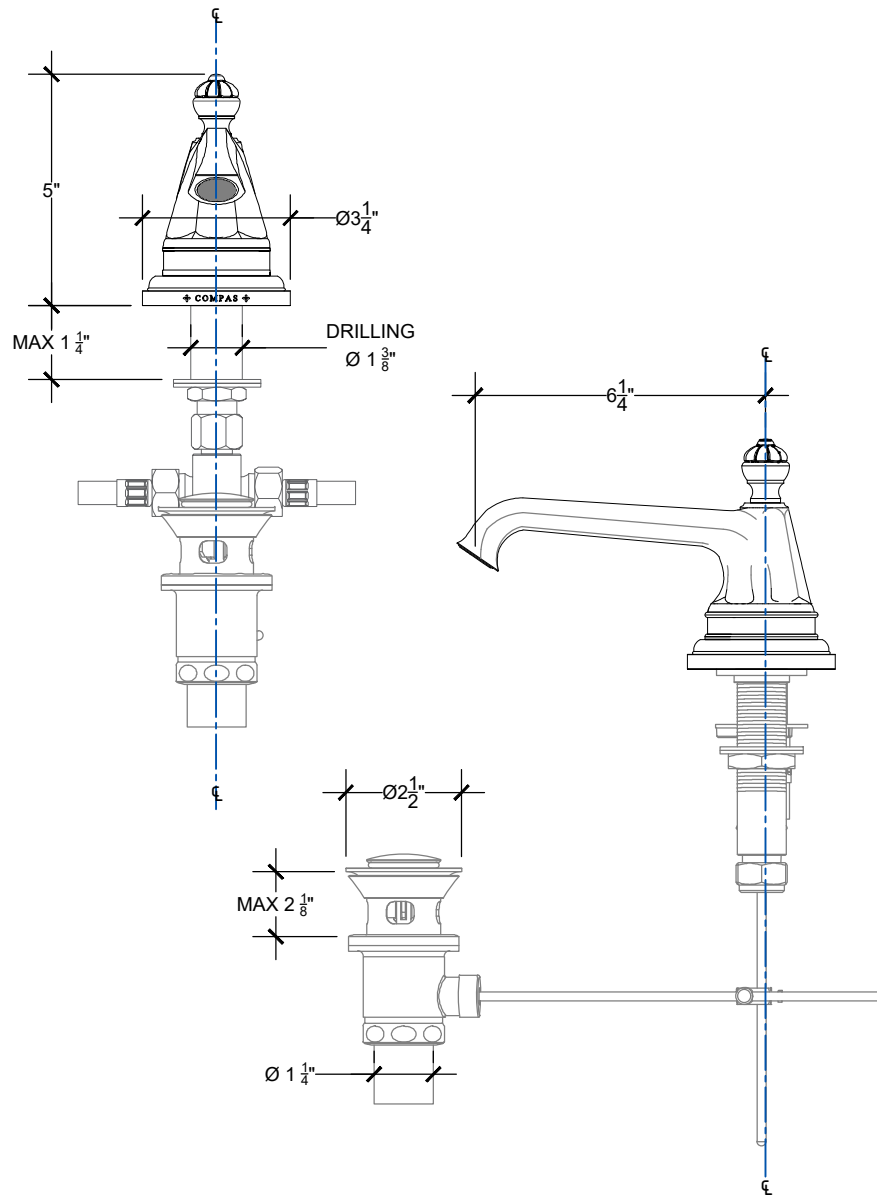

GOLDRON

Deck mounted spout with pop-up and drain 1/2" NPT
Bec sur gorge avec pop-up et drain 1/2" NPT
Ref# 11906109

Copyright © Compas 2010 www.compasstone.com

 COMPAS™