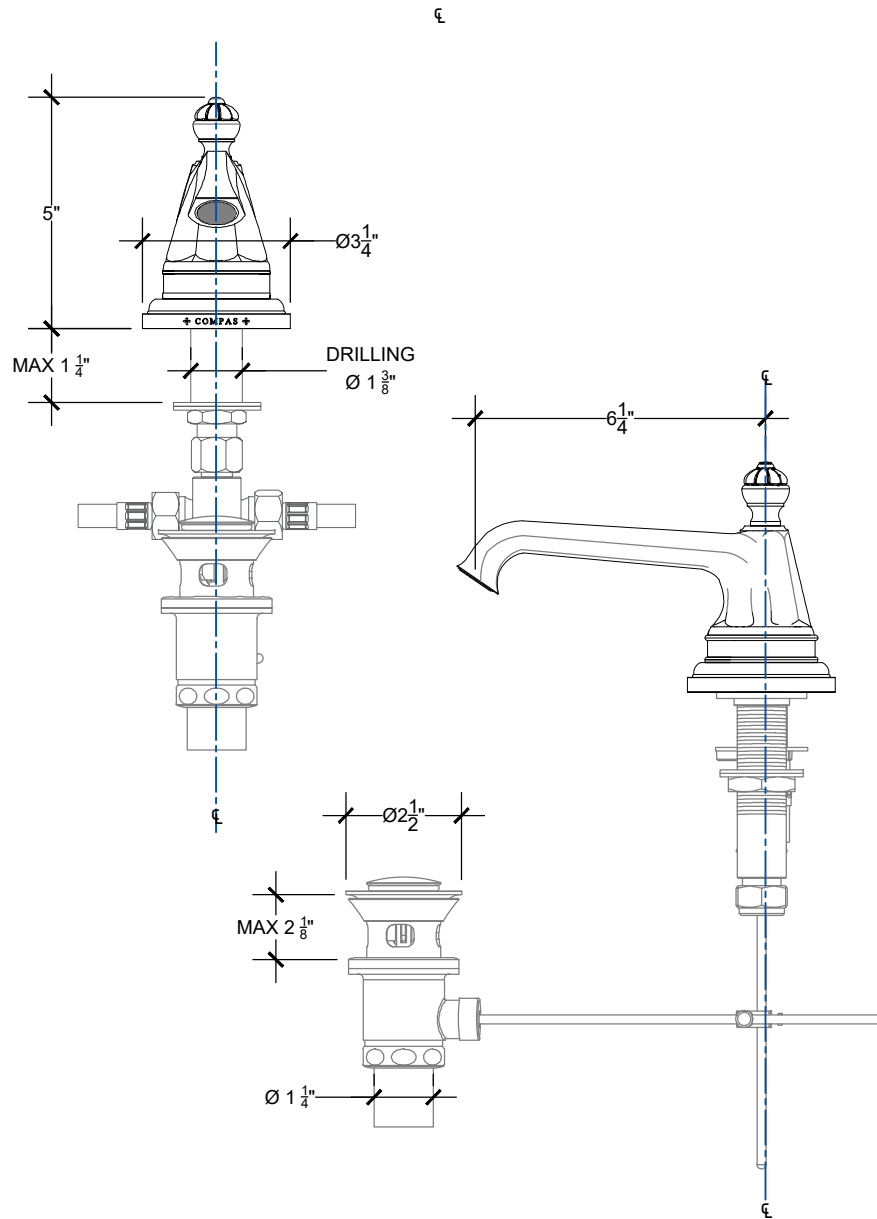

# GOLDRON

Deck mounted spout with pop-up and drain - 1/2" NPT

Montage sur plan - Bec verseur Goldron, tirette d'évacuation et Drain inclus - 1/2" NPT

Ref# 11906109

Copyright © Compas 2010 www.compasstone.com