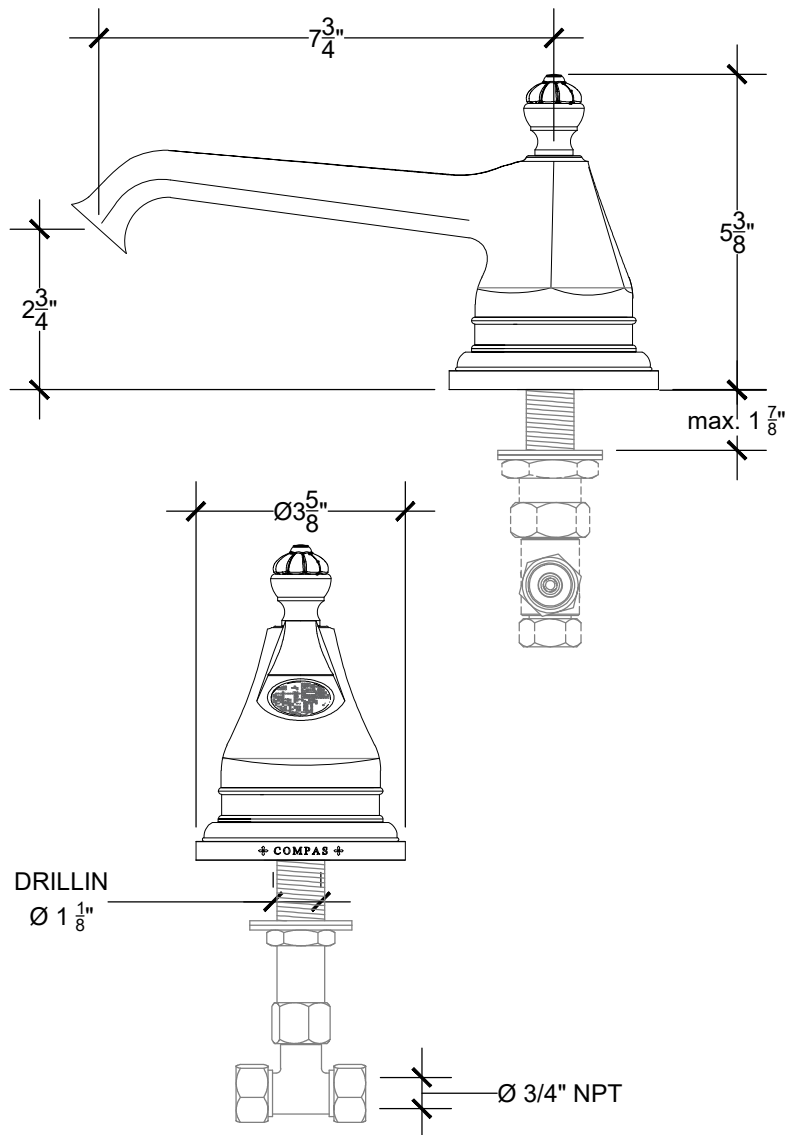

GOLDRON

Deck mounted spout 3/4" NPT
Bec sur gorge avec 3/4" NPT
Ref# 11906204

Copyright © Compas 2010 www.compasstone.com

 COMPAS™