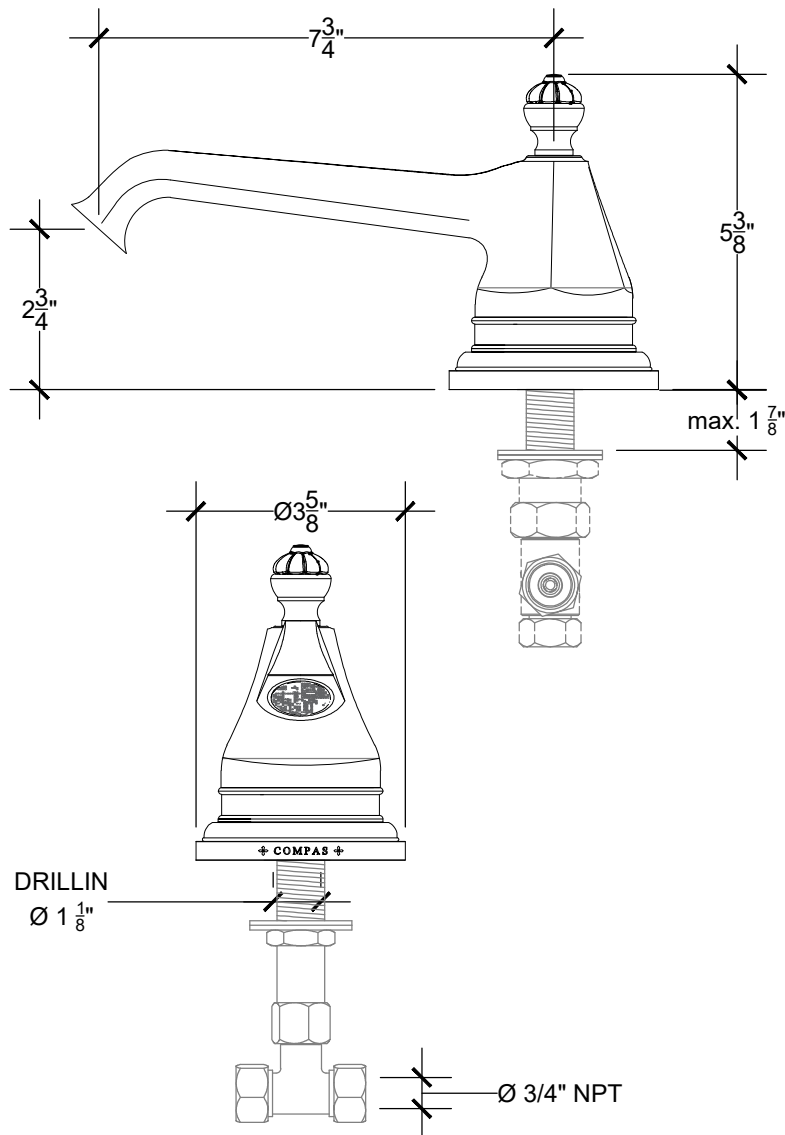

# GOLDRON

Deck mounted tub spout - 3/4" NPT

Montage sur plan - Bec verseur Goldron pour baignoire - 3/4" NPT

Ref# 11906204

Copyright © Compas 2010 www.compasstone.com

 COMPAS™