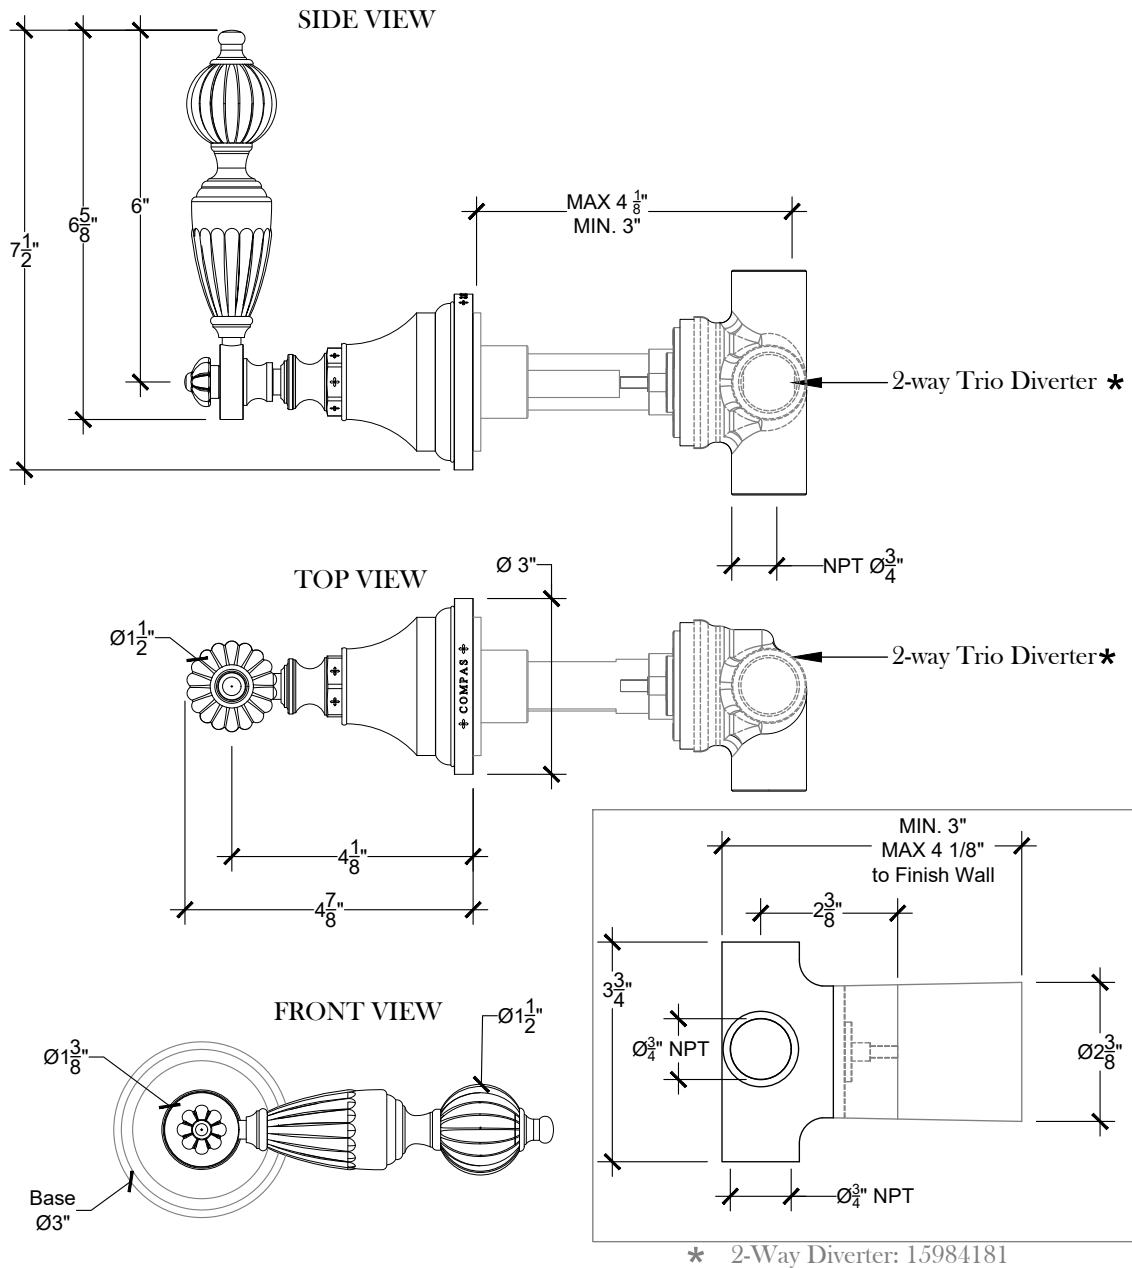

GOLDRON

Wall mounted Goldron handle with 2-Ways Diverter - 3/4" NPT
Montage mural - Levier "Goldron", inverseur 2 voies - 3/4" NPT
Style # 11906602

Copyright © Compas 2010 www.compasstone.com

Product Support +1 310 854 3023

REVISED 03-19-20

Technical Drawings are subject to change at Compas' discretion.