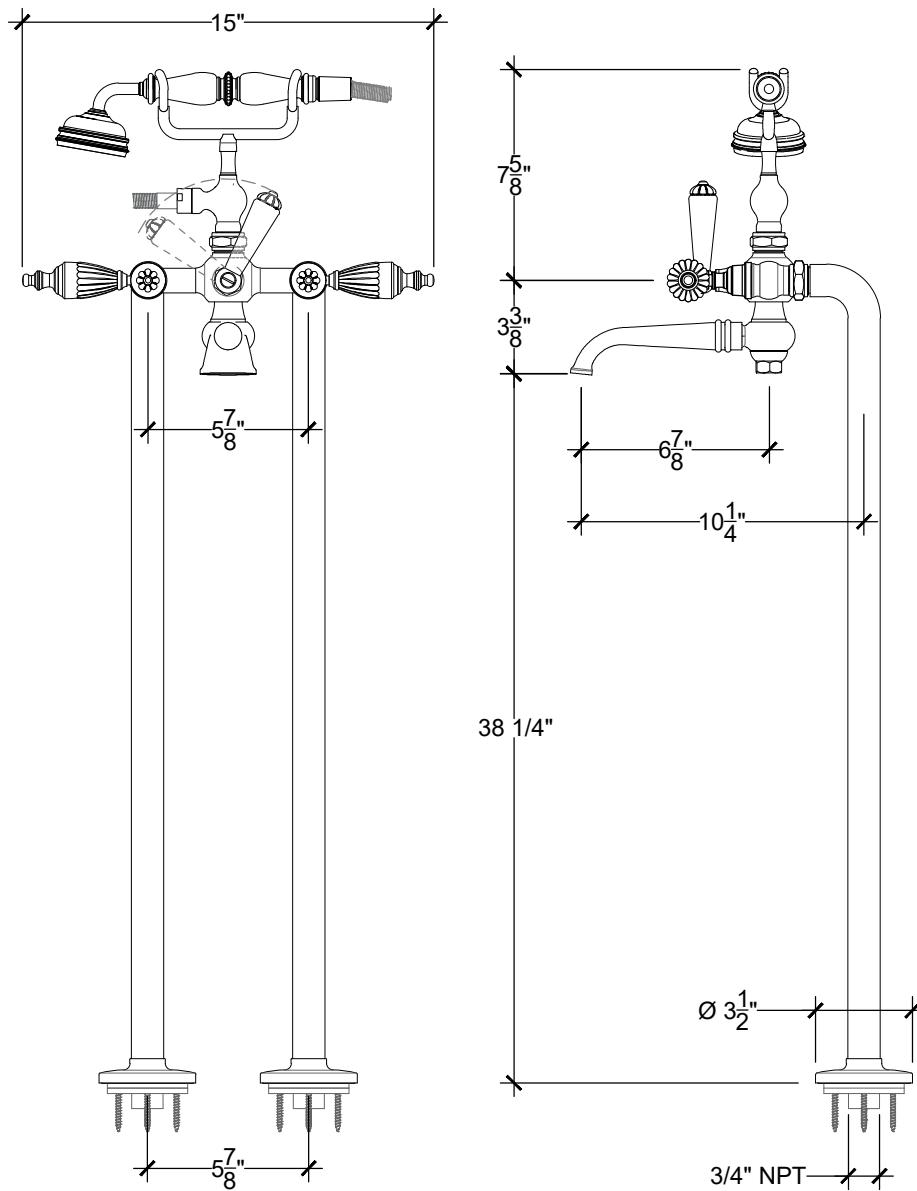

GOLDRONED 3/4"

FLOOR MOUNTED TUB

Floor mounted tub filler with hand held on cradle 3/4" NPT
Melangeur bain / douche sur colonnes 3/4" NPT
Ref # 11906255 - COLLER

Copyright © Compass 2010 www.compassstone.com