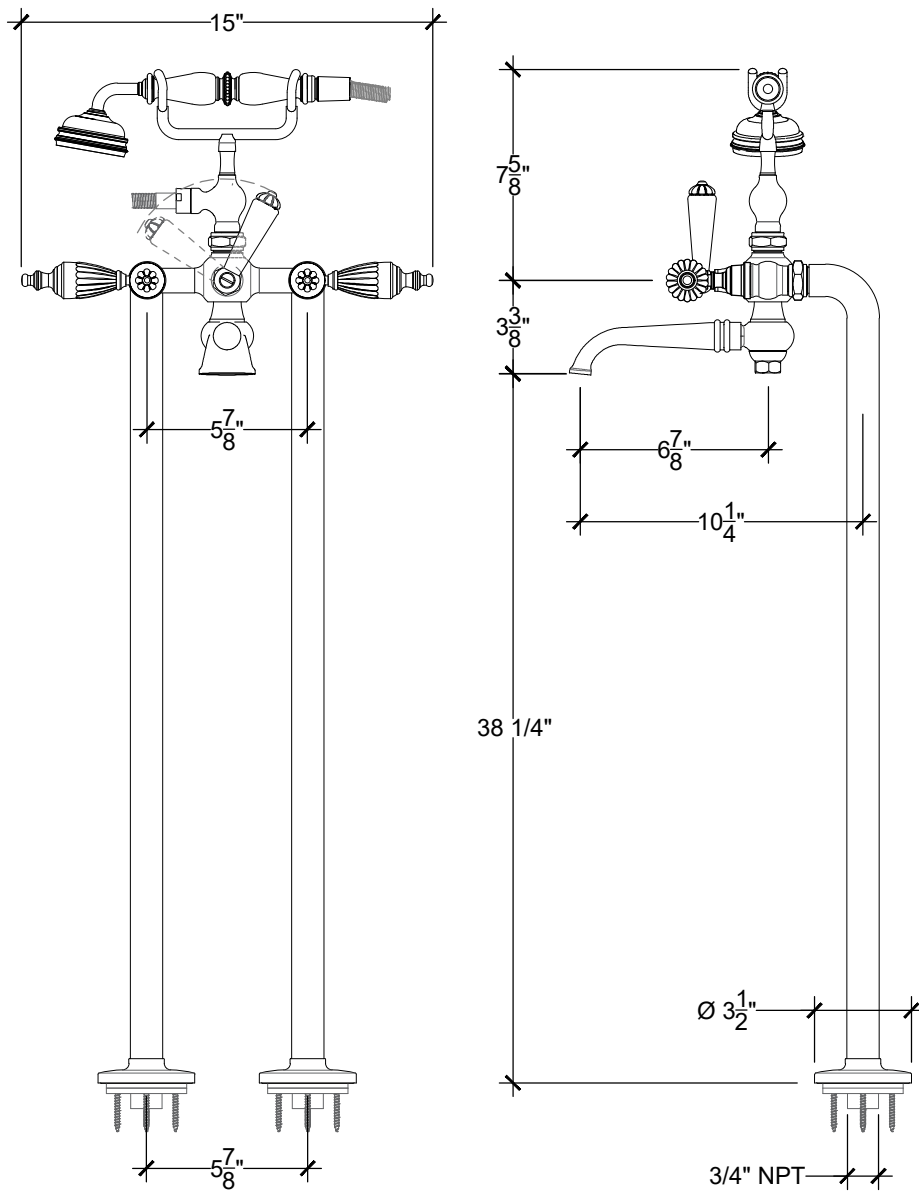

GOLDRONED 3/4"

FLOOR MOUNTED TUB

Floor mounted tub filler with hand held on cradle - 3/4" NPT

Montage sur sol - Système de bain douche sur colonne Goldron - 3/4" NPT

Ref # 11906255-COLLER

Copyright © Compas 2010 www.compassstone.com