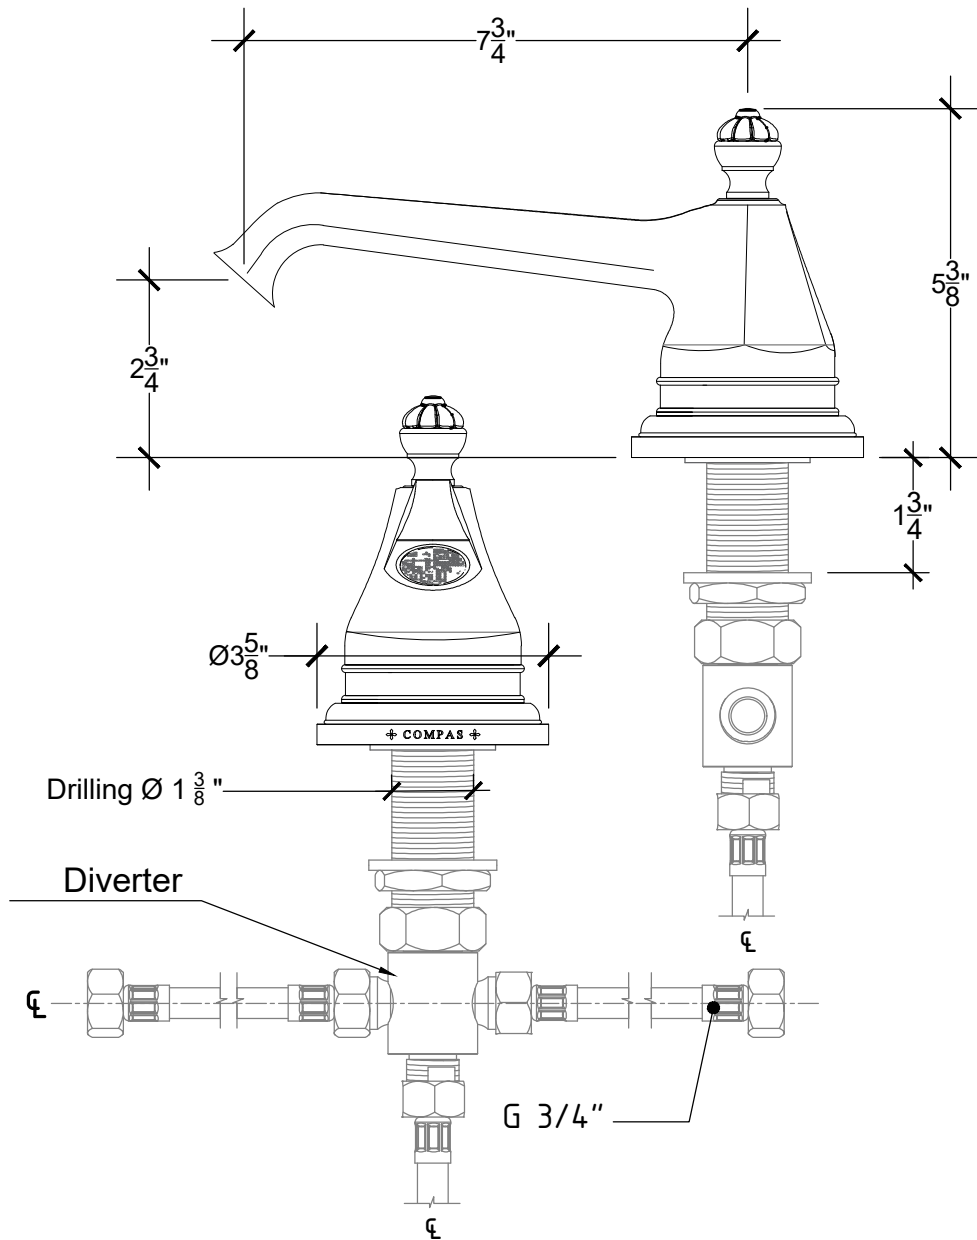

GOLDRON 3/4" INTEGRATED DIVERTER

Deck mounted spout with integrated diverter 3/4" NPT
Bec sur gorge avec 3/4" NPT
Ref# 11906167

Copyright © Compas 2010 www.compasstone.com

 COMPAS™