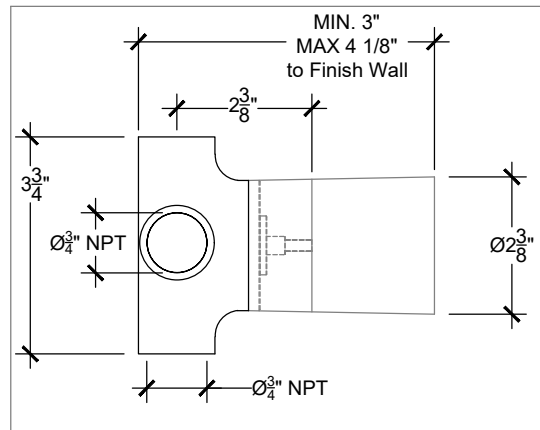

ESTRELLA

2 WAYS DIVERTER

Wall mounted Estrella handle with 2 Ways Diverter - 3/4" NPT

Montage mural - Levier Estrella, inverseur 2 voies- 3/4" NPT

Ref # 10306602

NOTE
2 ways diverter must be used in combination with a valve that has a volume control (ON | OFF) position.

1 way water supply
2 way out supplies to other components

* 2-Way Diverter: 15984181

Copyright © Compas 2010 www.compassstone.com