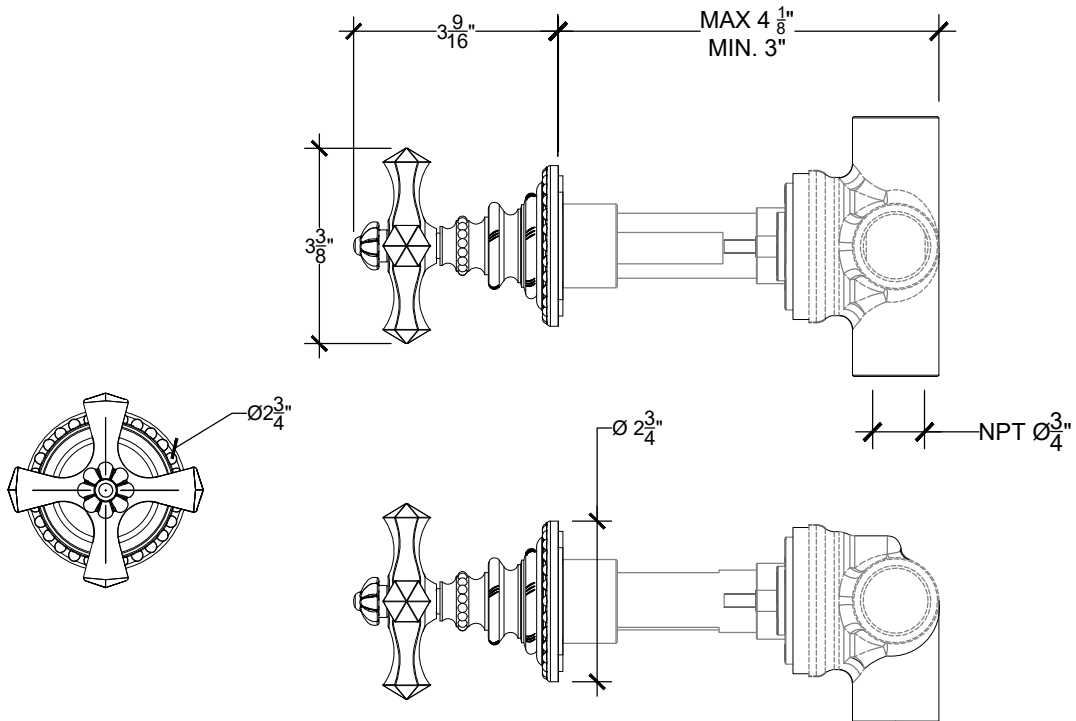

ESTRELLA

2 WAYS DIVERTER

Wall mounted Estrella handle with 2 Ways Diverter - 3/4" NPT

Montage mural - Levier Estrella, inverseur 2 voies- 3/4" NPT

Ref # 10306602

NOTE
2 ways diverter must be used in combination with a valve that has a volume control (ON | OFF) position.

1 way water supply
2 way out supplies to other components

* 2-Way Diverter: 15984181

Copyright © Compas 2010 www.compassstone.com