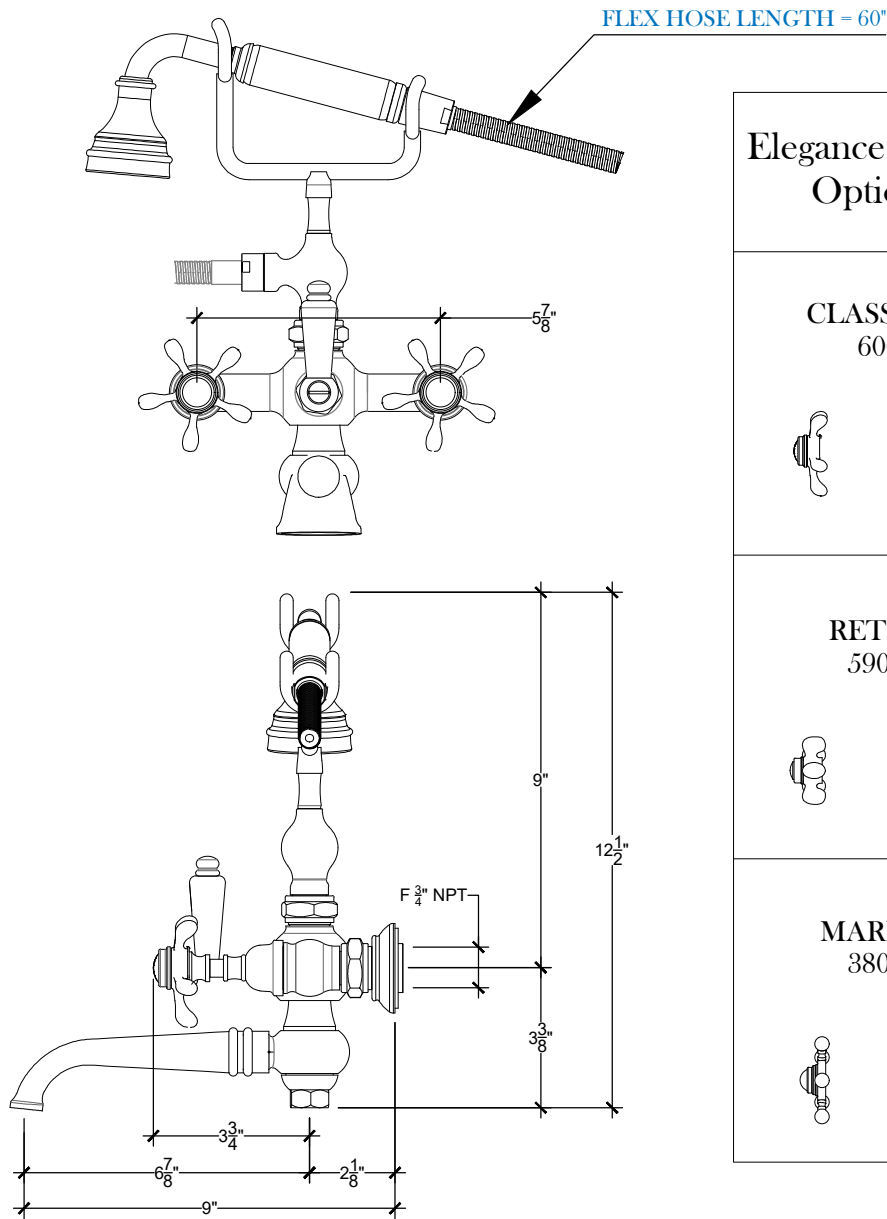

ELEGANCE

Wall Mounted Tub Filler ensemble with Classique Handles and Hand Held - 3/4" NPT
Melangeur Bain / Deauchette mural - 3/4" NPT
Style # 06006209

Elegance Handle Options:

CLASSIQUE
600.....

RETRO
590.....