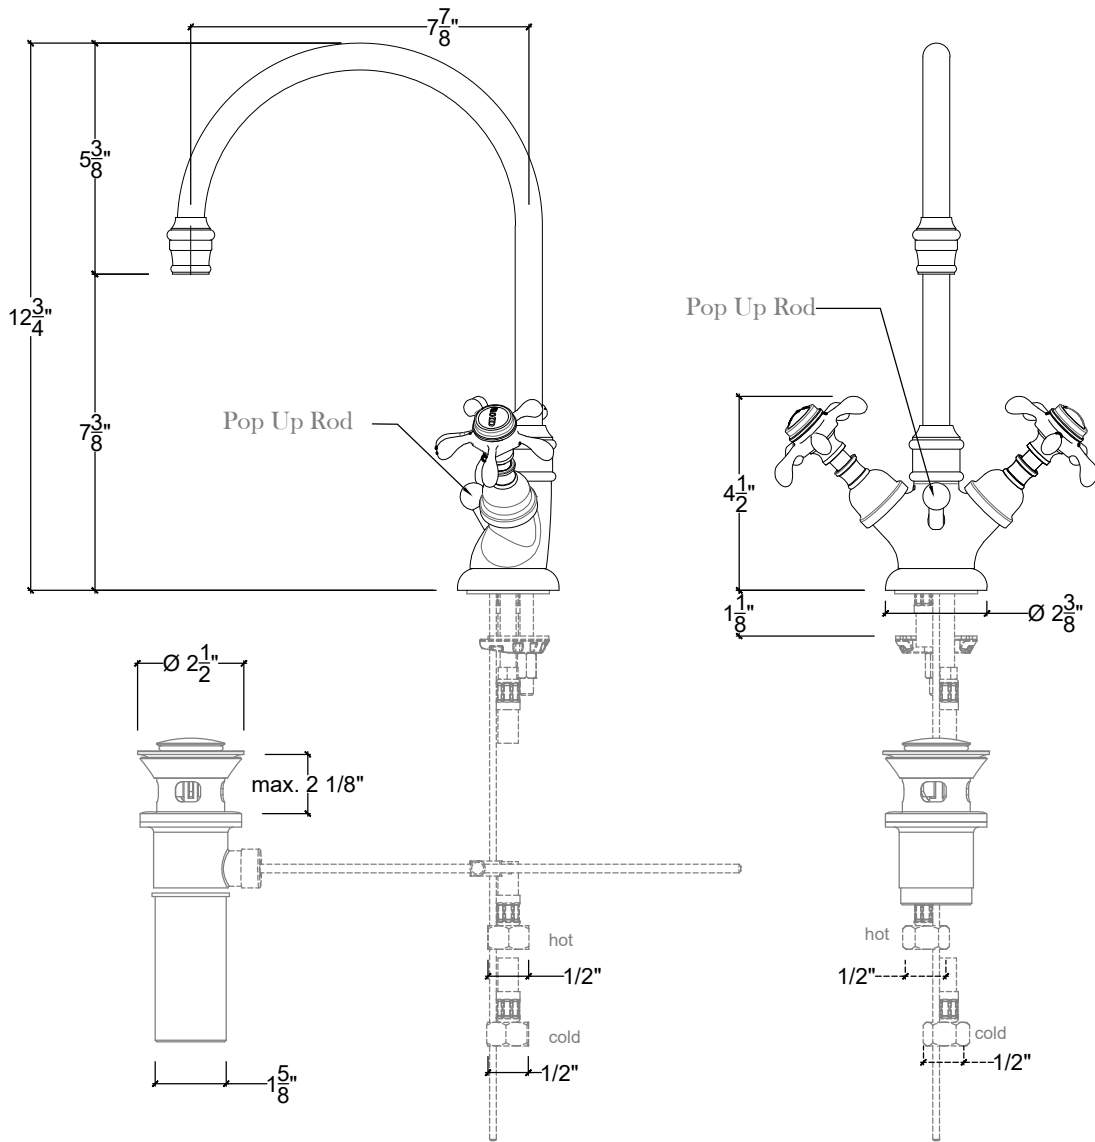

MONO ELEGANCE

Deck Mount Single Hole Water Mixer; Swivel Arm Vanity - $\frac{1}{2}$ " NPT
Melangeur monotrou Bec Mobile
Style# 6006175

* Pop Up & Drain Included

 COMPAS™