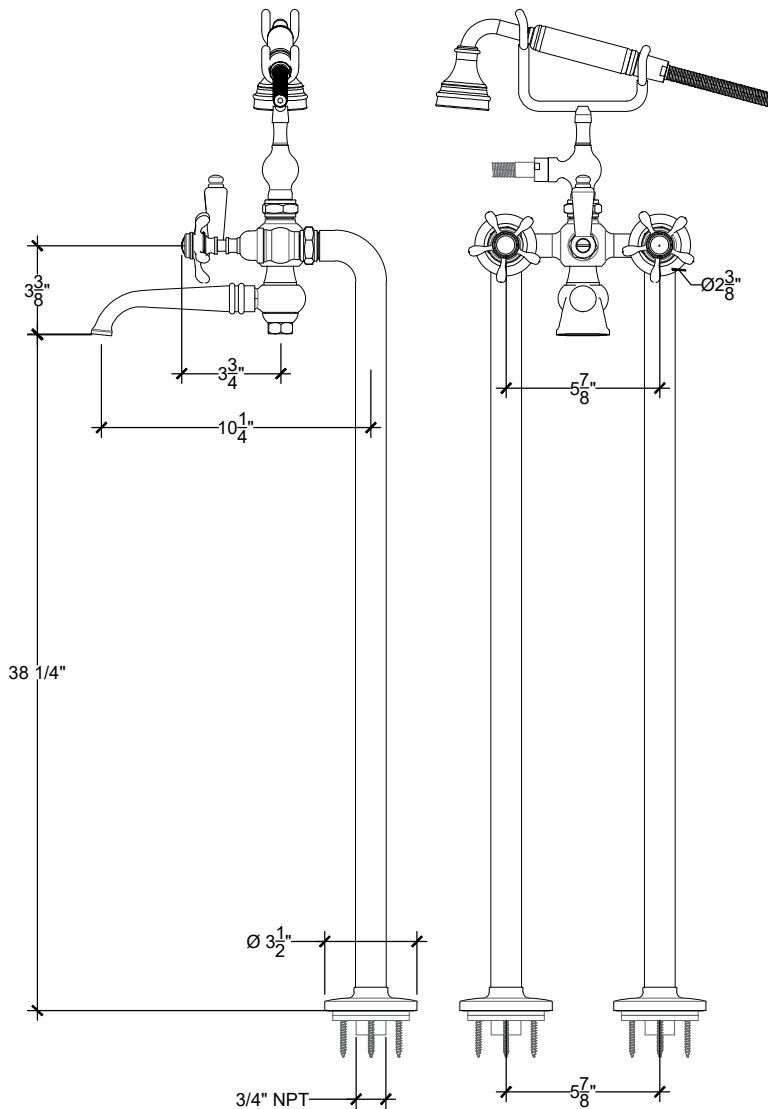

ELEGANCE 3/4"

Floor mounted tub filler with handheld ensemble 3/4" NPT
Melangeur bain / douche sur colonnes - 3/4" NPT

ELEGANCE Handle Options:

CLASSIQUE
Ref # 6006255

RETRO
Ref # 59006255

MARINE
Ref # 38006255