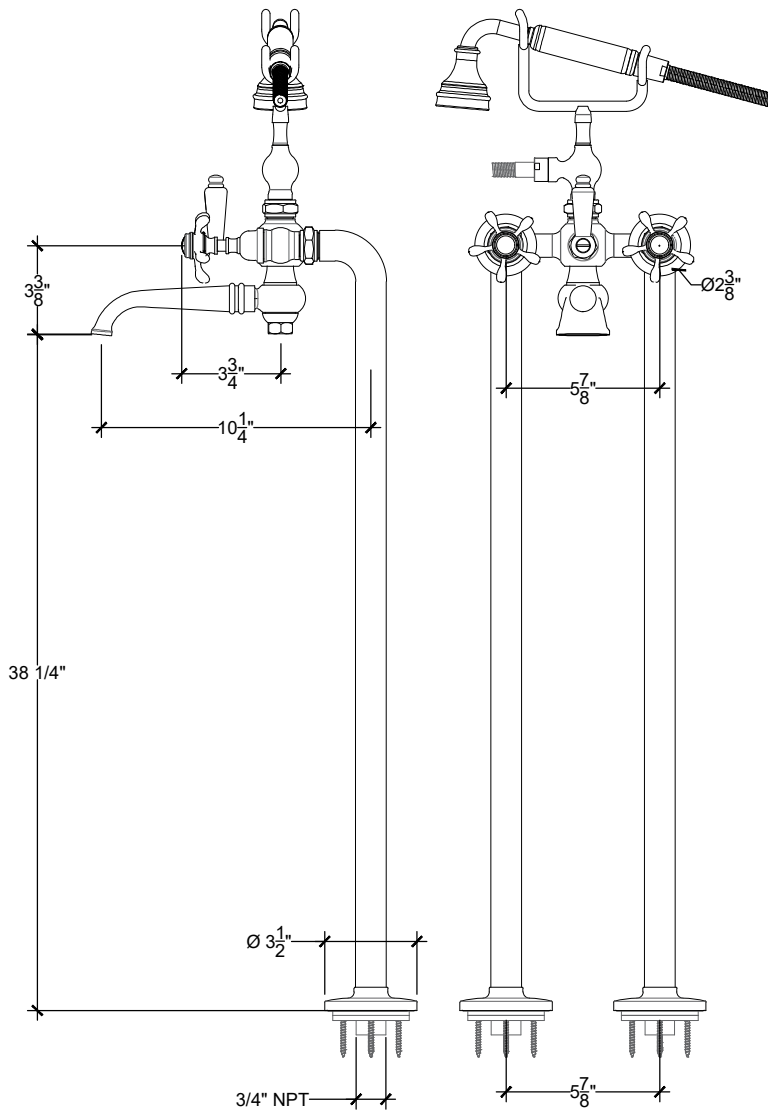

ELEGANCE 3/4"

Floor mounted tub filler with handheld ensemble - 3/4" NPT

Montage sur sol - Système de bain douche sur colonne Elegance - 3/4" NPT
#06006255

ELEGANCE Handle Options:

CLASSIQUE
Ref # 6006255

RETRO
Ref # 59006255

MARINE
Ref # 38006255

Copyright © Compass 2010 www.compassstone.com

 **COMPAS™**