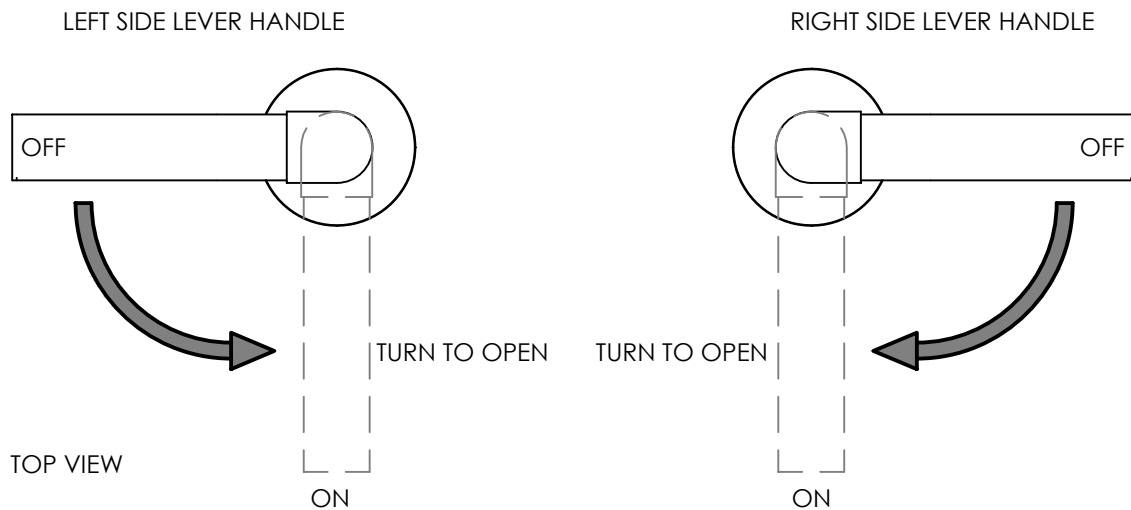

DECK MOUNT LEVER HANDLE 3/4" NPT

Deck mount lever handle direction of lever rotation to operate

Copyright COMPAS 2010 www.compasstone.com