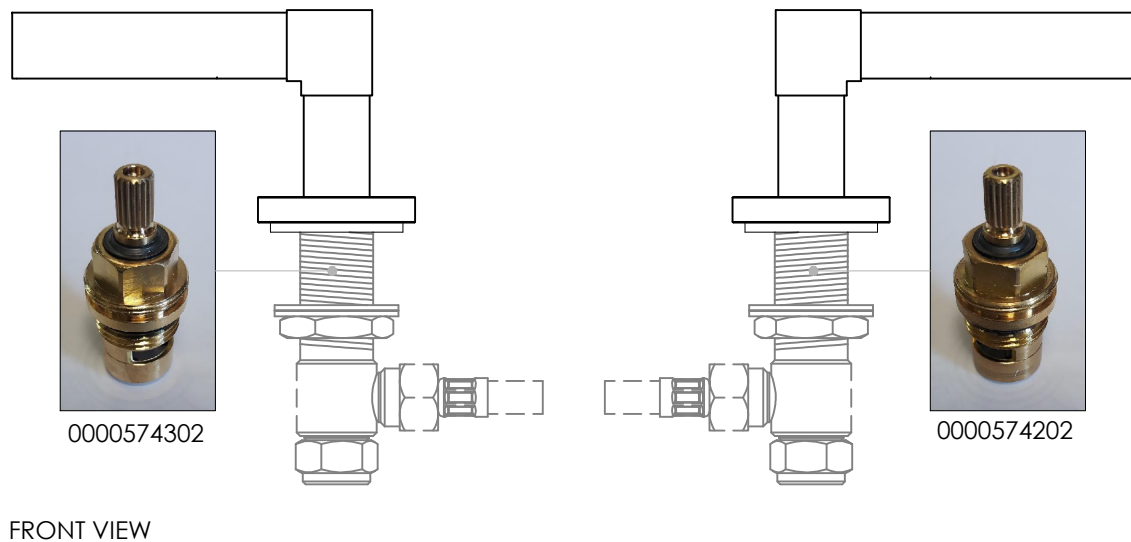

DECK MOUNT LEVER HANDLE 3/4" NPT

Deck mount lever handle direction of lever rotation to operate

Copyright COMPAS 2010 www.compasstone.com