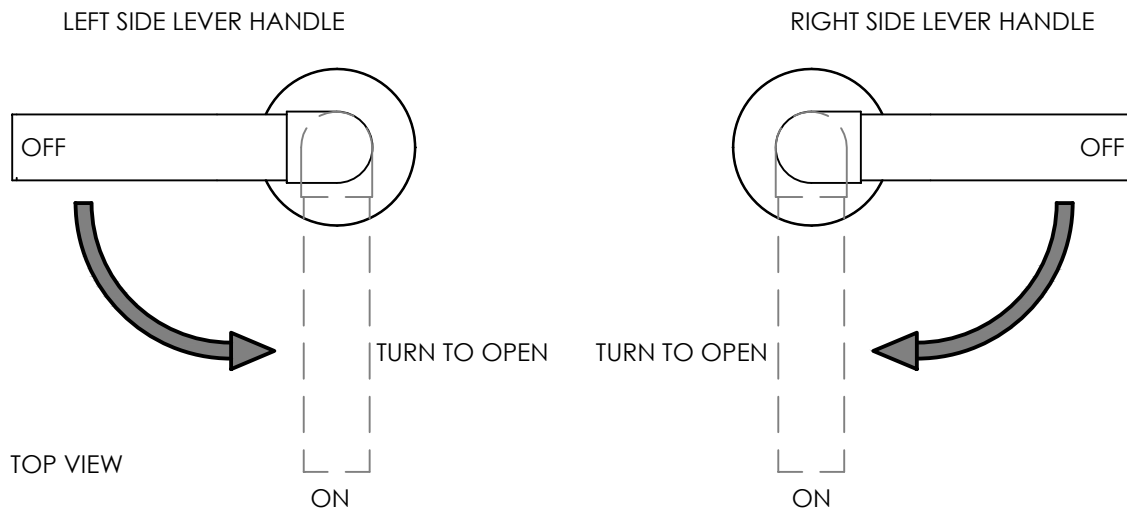

DECK MOUNT LEVER HANDLE 1/2" NPT

Deck mount lever handle direction of lever rotation to operate

Copyright COMPAS 2010 www.compasstone.com