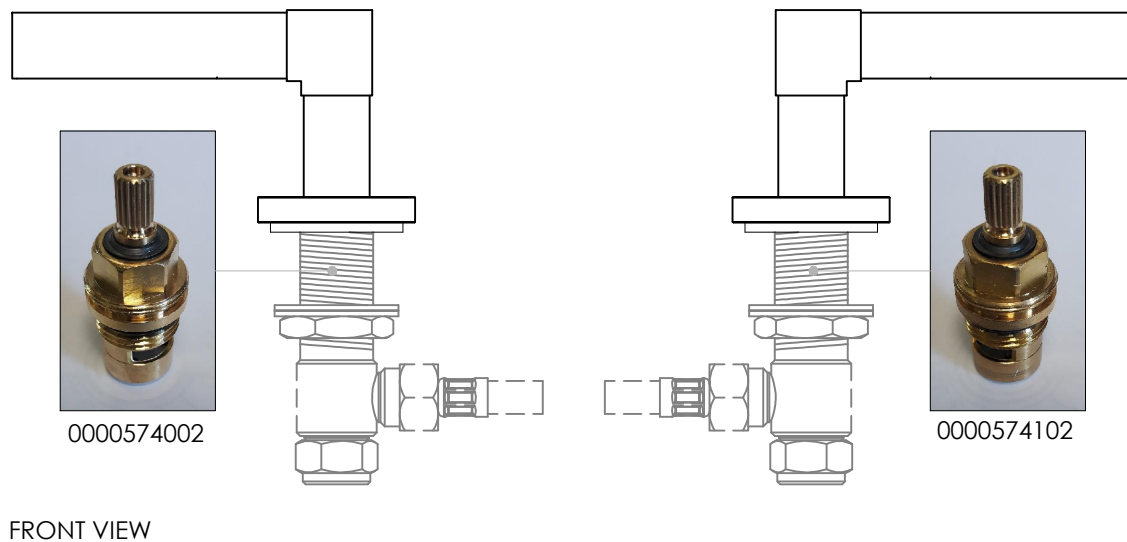

DECK MOUNT LEVER HANDLE 1/2" NPT

Deck mount lever handle direction of lever rotation to operate

Copyright COMPAS 2010 www.compasstone.com