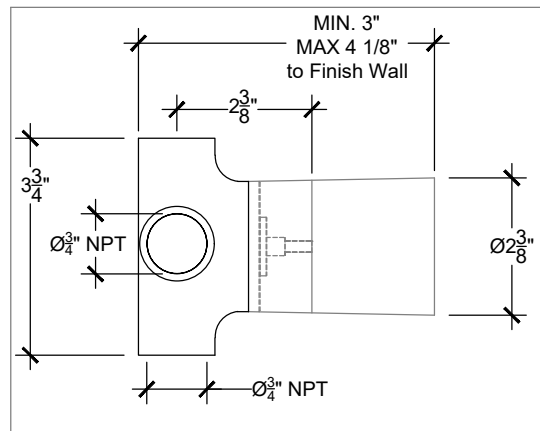

CRUCIFORM

Wall mounted Cruciform Handle with 2-Ways Diverter - 3/4" NPT

Montage mural - Levier Cruciform, inverseur 2 voies - 3/4" NPT

Style # 08506602

SIDE VIEW

TOP VIEW

FRONT VIEW

* 2-Way Diverter: 15984181