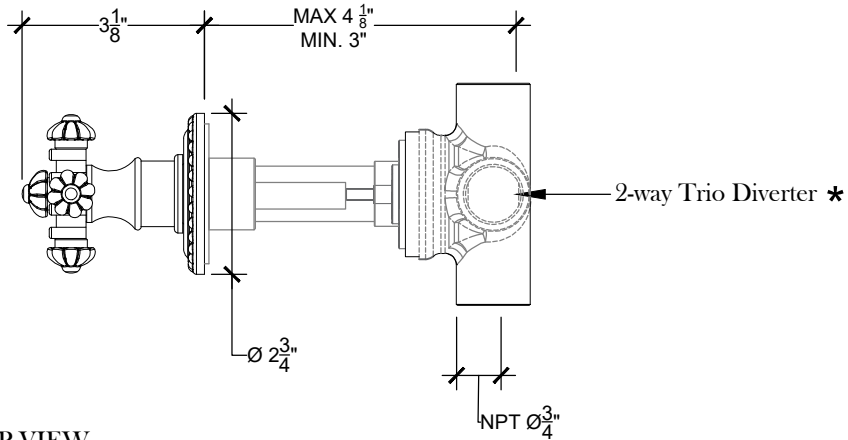

CRUCIFORM

Wall mounted Cruciform Handle with 2-Ways Diverter - 3/4" NPT

Montage mural - Levier Cruciform, inverseur 2 voies - 3/4" NPT

Style # 08506602

SIDE VIEW

TOP VIEW

FRONT VIEW

* 2-Way Diverter: 15984181