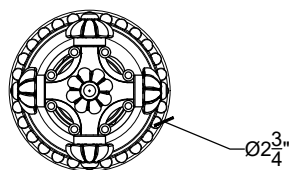

CRUCIFORM

Wall mounted Cruciform Handle with 2-Ways Diverter - 3/4" NPT

Montage mural - Levier Cruciform, inverseur 2 voies - 3/4" NPT

Style # 08506602

SIDE VIEW

TOP VIEW

FRONT VIEW

* 2-Way Diverter: 15984181