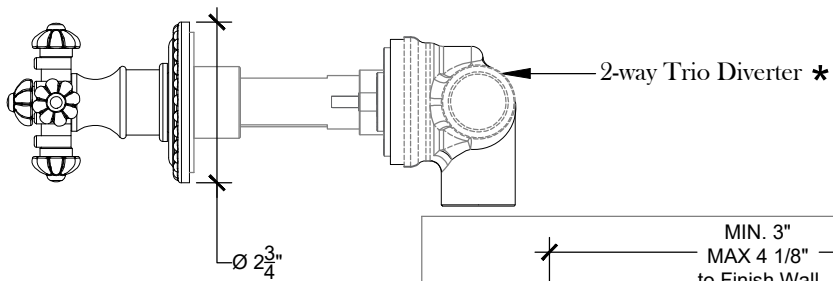

CRUCIFORM

Wall mounted Cruciform Handle with 2-Ways Diverter - 3/4" NPT

Montage mural - Levier Cruciform, inverseur 2 voies - 3/4" NPT

Style # 08506602

SIDE VIEW

TOP VIEW

FRONT VIEW

* 2-Way Diverter: 15984181