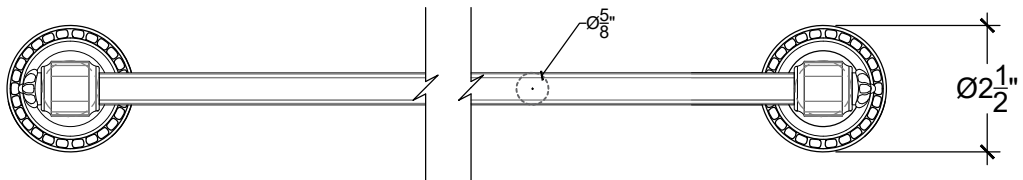

CRUCIFORM

Wall Mounted 24" Towel bar
Porte Serviette Simple 60cm
Style # 8502502

SIDE

TOP

Copyright © Compas 2010 www.compassstone.com

 COMPAS™