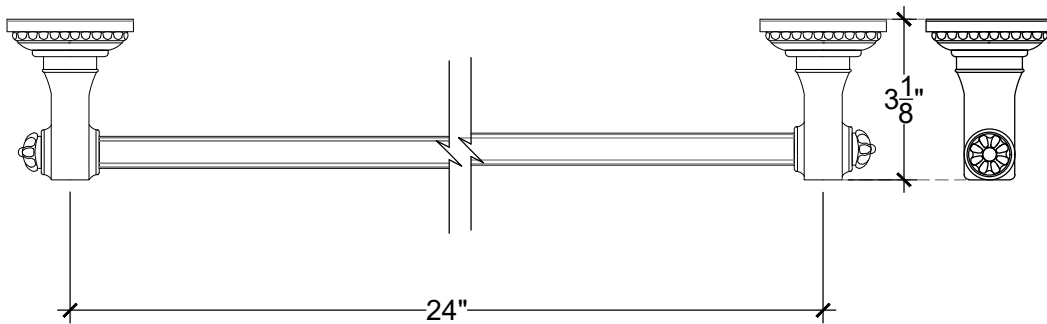

CRUCIFORM

Wall Mounted 24" Towel bar
Porte Serviette Simple 60cm
Style # 8502502

SIDE

TOP

Copyright © Compas 2010 www.compassstone.com

 COMPAS™