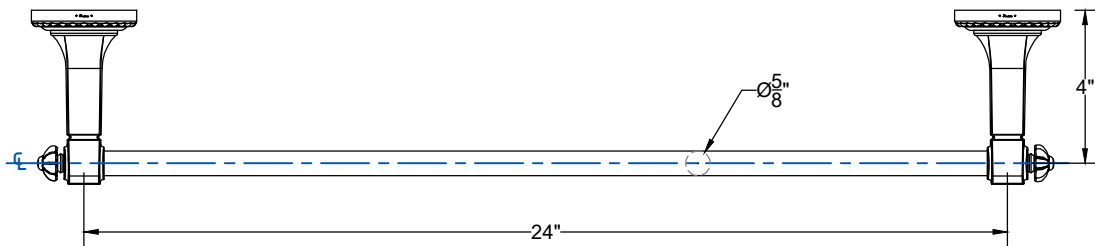

# CRUCIFORM SUITE

Wall mounted Cruciform suite towel bar - 24"  
Montage mural - Porte serviette Cruciform Suite - 24"  
Ref # 08502502-SP

Copyright © Compass 2010 [www.compassstone.com](http://www.compassstone.com)