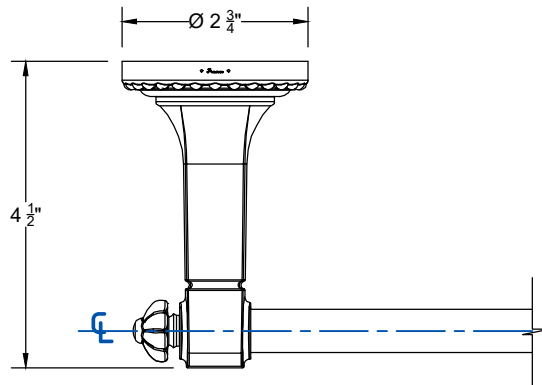

# CRUCIFORM SUITE

Wall mounted Cruciform suite towel bar - 24"  
Montage mural - Porte serviette Cruciform Suite - 24"  
Ref # 08502502-SP

Copyright © Compass 2010 [www.compassstone.com](http://www.compassstone.com)