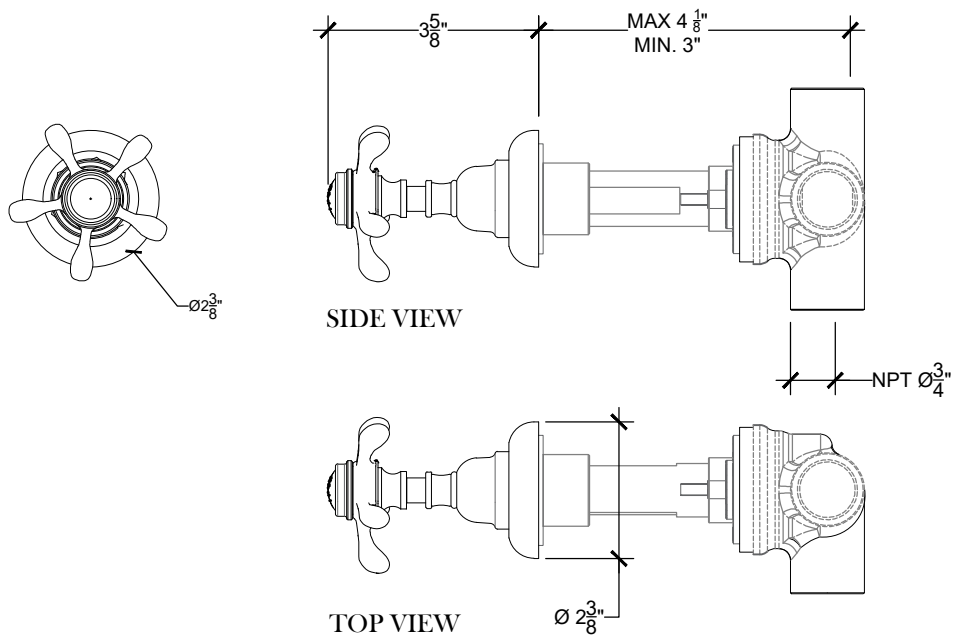

# CLASSIQUE 3/4"

## 2 WAYS DIVERTER

Wall mounted Classique handle with 2-ways diverter - 3/4" NPT  
Montage mural - Levier "Classique", inverseur 2 voies - 3/4" NPT  
Ref # 06006602

**NOTE**  
2 ways diverters must be used in combination with a valve that has a volume control (ON | OFF) position.