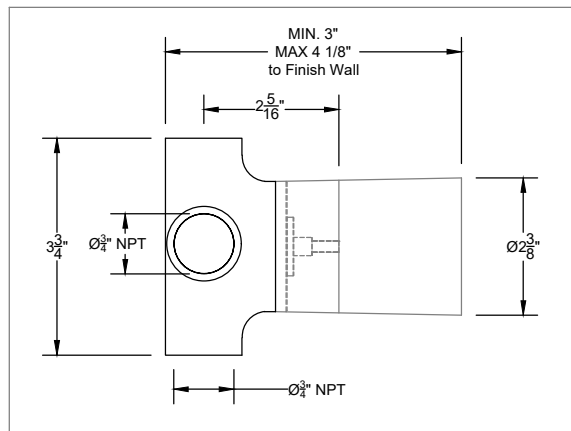

NOTE
2 ways diverters must be used in combination with a valve that has a volume control (ON | OFF) position.

1 way water supply
2 way out supplies to other components