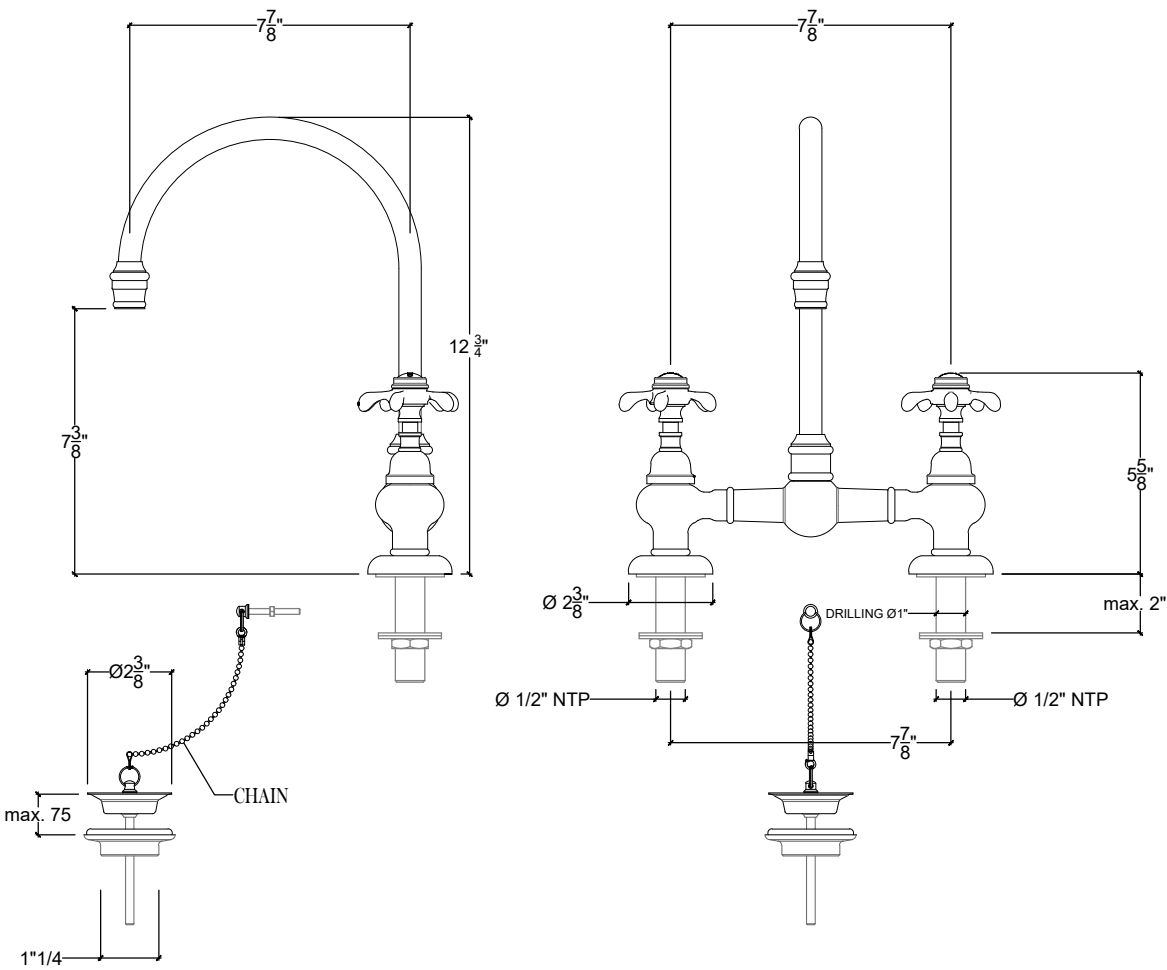

STRAIGHT BRIDGE

Deck Mounted Kitchen/Bar Straight Bridge Spout & Classique Handles, Chain included - 1/2" NPT
Montage sur plan - Bec verseur Cuisine/Bar Straight Bridge & Poignées classique, chaîne inclus - 1/2" NPT
Style # 06006106-DS-KB

Copyright © Compass 2010 www.compassstone.com

* Available with a Separate Pop Up Rod

 COMPAS™