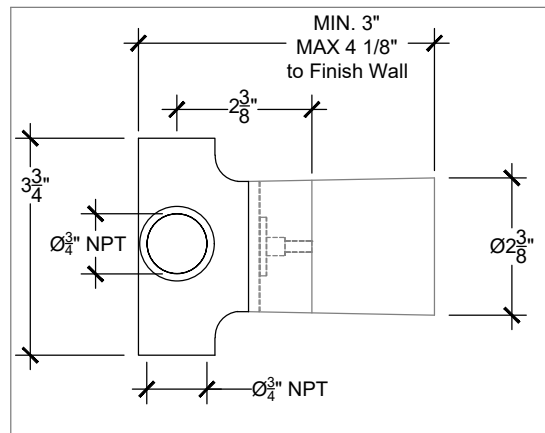

925

Wall mounted 925 2-Way Diverter - 3/4" NPT

Facade D' inverseur 2-Points - 3/4" NPT

Style # 12506602

SIDE VIEW

TOP VIEW

FRONT VIEW

Copyright © Compas 2010 www.compassstone.com