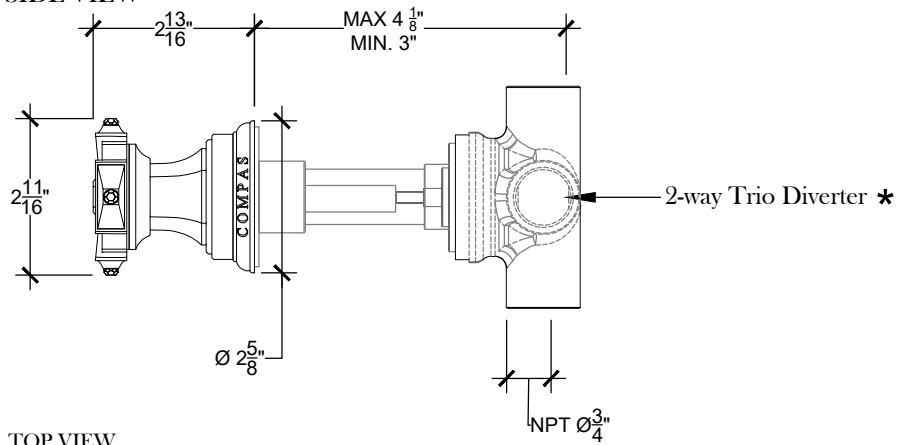

925

Wall mounted 925 2-Way Diverter - 3/4" NPT

Facade D' inverseur 2-Points - 3/4" NPT

Style # 12506602

SIDE VIEW

TOP VIEW

FRONT VIEW

Copyright © Compas 2010 www.compassstone.com