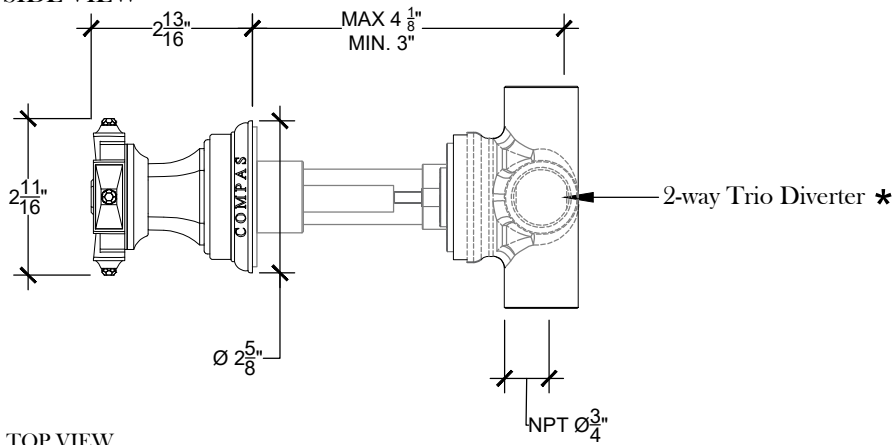

925

Wall mounted 925 handle with 2-Ways Diverter - 3/4" NPT
Montage mural - Levier "925", inverseur 2 voies - 3/4" NPT
Style # 12506602

SIDE VIEW

TOP VIEW

FRONT VIEW

Copyright © Compas 2010 www.compassstone.com