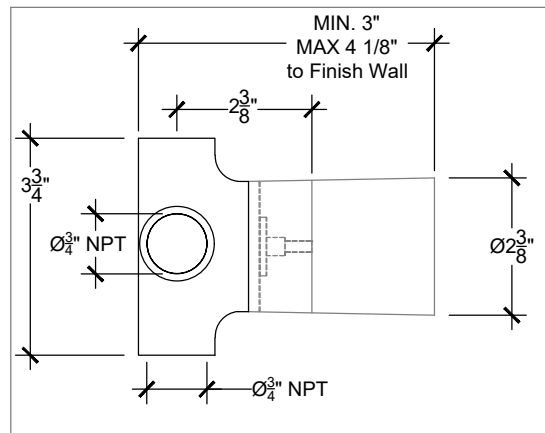

925

Wall mounted 925 handle with 2-Ways Diverter - 3/4" NPT
Montage mural - Levier "925", inverseur 2 voies - 3/4" NPT
Style # 12506602

SIDE VIEW

TOP VIEW

FRONT VIEW

Copyright © Compas 2010 www.compassstone.com